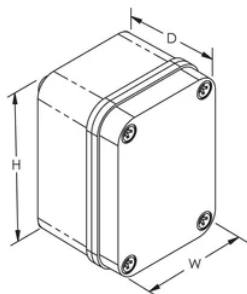

Mechanical Lightning Event Counter

FEATURES

Installs on downconductor to record number of lightning strikes

For use with nVent ERICO Ericore, conventional conductors or tape

SPECIFICATIONS

Table 1/2

Catalog Number	Article Number	Enclosure Rating	Trip Threshold	Depth (D)	Height (H)	Width (W)
LECIV	702050	IP 67	2 kA 8/20 μ s	65mm	110 mm	80 mm

Table 2/2

Catalog Number	Article Number	Temperature	Unit Weight	Complies With
LECIV	702050	-40 to 50 °C	0.52 kg	EN IEC 62561-6

DIAGRAMS

WARNING

nVent products shall be installed and used only as indicated in nVent's product instruction sheets and training materials. Instruction sheets are available at www.nvent.com and from your nVent customer service representative. Improper installation, misuse, misapplication or other failure to completely follow nVent's instructions and warnings may cause product malfunction, property damage, serious bodily injury and death and/or void your warranty.