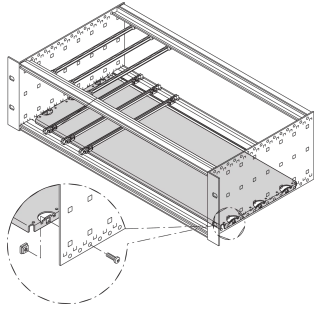

Mounting Plate for 19" Case and Subrack

Mounting plate for heavy components or proprietary electronic assemblies. Suitable for RatiopacPRO/-AIR, CompacPRO and EuropacPRO.

Guide rails Type 4,4" and type strengthened cannot be used in combination with a mounting plate. Top / bottom cover which will be inserted into the groove of the light (type L) horizontal rails cannot be used in combination with a mounting plate.

CERTIFICATIONS

FEATURES

For assembly of heavy components

Mounting plate, full width: The mounting plate is as wide as the subrack/system case and is fixed to the side panels

Mounting plate, partial width: The partial width mounting plate fixed to the side panel by means of an assembly strip

The chassis plate can't be combined with EMC top- / bottom covers

SPECIFICATIONS

- Material:** Aluminum
- Product Type:** Mounting Plate
- Works With:** Subracks

Table 1/2

Catalog Number	Rack Width	Package Quantity	Depth	Product Family	Width	Certifications
34562-745	28HP	1	112.5mm	EuropacPRO, RatiopacPRO, CompacPRO	146.88mm	RoHS