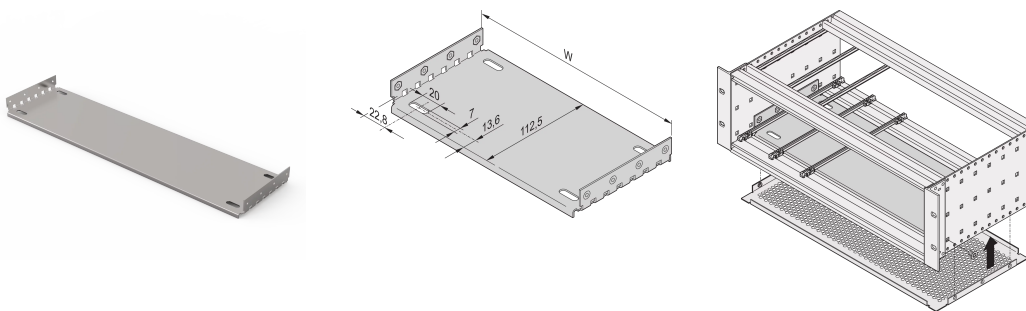

EuropacPRO Mounting Plate for Use With Cover Plate, 63 HP, 160 mm Board Length

CATALOG NUMBER

34563-003

Material	HP	W	D
34563001	28	146,87	112,50
34563009	28	146,87	172,50
34563002	42	217,99	112,50
34563014	42	217,99	172,50
34563003	63	324,67	112,50
34563019	63	324,67	172,50
34563004	84	431,35	112,50
34563024	84	431,35	172,50
34563026	84	431,35	232,50
34563028	84	431,35	292,50
34563042	84	431,35	352,50
34563044	84	431,35	412,50

Mounting plate for use with cover plates for installation and fixing of heavy components. Full width mounting plates (as wide as the subrack or the system case) are fixed to the side panels. The partial width mounting plates are fixed to the side panel and horizontal rail by means of an assembly strip.

Guide rails Type 4,4" and type strengthened cannot be used in combination with a mounting plate. Top / bottom cover which will be inserted into the groove of the light (type L) horizontal rails cannot be used in combination with a mounting plate.

CERTIFICATIONS

FEATURES

For installation and fixing of heavy components

Mounting plate, full width: The mounting plate is as wide as the subrack/system case and is fixed to the side panels

A guide rail can be fitted in first and last slot position