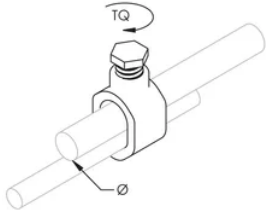

Universal Ground Rod Clamp, Rod to Conductor, Bronze

The nVent ERICO Universal acorn clamp line-up is a cost-effective and reliable way to connect ground rods to conductors throughout your grounding and bonding system. Suitable for both above ground and below grade installation, the clamp tightens the components together with tools that are available on every jobsite.

CERTIFICATIONS

FEATURES

For use with copper-bonded ground rods

Parts that are UL 467 Listed are suitable for direct burial in earth or concrete

SPECIFICATIONS

Table 1/2

Catalog Number	Article Number	Material	Ground Rod Diameter, Nominal	Ground Rod Diameter, Actual (Ø)	Conductor Size	Rebar Size, Canada
CP34	158175	Silicon Bronze	1/2" - 3/4"	12.5 - 17.3 mm	#10 Solid - 1/0 Stranded, 6 mm ² Solid - 50 mm ² Stranded	10M

Table 2/2

Catalog Number	Article Number	Rebar Size, Metric	Rebar Size, US	Wrench Size	Complies With	Torque (TQ)
CP34	158175	12 mm	#4	1/2"	IEC® EN 62561-1	16.9 N·m

DIAGRAMS

WARNING

nVent products shall be installed and used only as indicated in nVent's product instruction sheets and training materials. Instruction sheets are available at www.nvent.com and from your nVent customer service representative. Improper installation, misuse, misapplication or other failure to completely follow nVent's instructions and warnings may cause product malfunction, property damage, serious bodily injury and death and/or void your warranty.