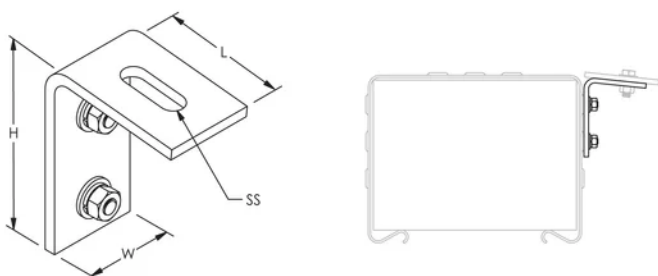

nVent ERICO Railclips, Concrete Tie, L-Shaped Bracket

FEATURES

Fits the nVent ERICO Railclips, Concrete Tie Clip as an optional accessory

Weather and UV resistant

Includes mounting hardware

SPECIFICATIONS

Table 1/1

Catalog Number	Material	Finish	Length (L)	Width (W)	Height (H)	Slot Size (SS)
SBACTCBRK1W H	Steel	Electrogalvanized	62mm	38 mm	75 mm	10 x 44 mm

DIAGRAMS