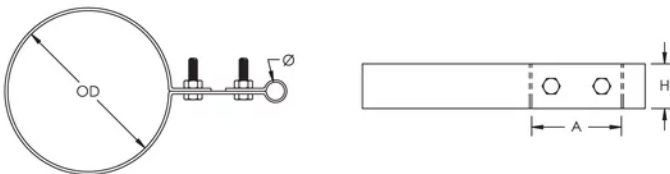

CatalogNumber	Material	Finish	Diameter (Ø)	Outer Diameter (OD)	Height (H)	A
LPC676	Copper	Tinned	13.0 - 15.88 mm	60.3 - 73.03 mm	31.8 mm	63.5 mm
LPC678	Copper	Tinned	13.0 - 15.88 mm	114.3 - 127 mm	31.8 mm	63.5 mm

Table 2/2

Catalog Number	Unit Weight	Certifications
LPA675	0.07 kg	
LPA676	0.07 kg	
LPA677	0.1 kg	
LPA678	0.12 kg	
LPC675	0.17 kg	E202878-Combined_CoC, E202878-Combined_CoC
LPC676	0.17 kg	E202878-Combined_CoC, E202878-Combined_CoC
LPC678	0.28 kg	E202878-Combined_CoC, E202878-Combined_CoC

ADDITIONAL PRODUCT DETAILS

Air terminals must be attached to a threaded base.

DIAGRAMS