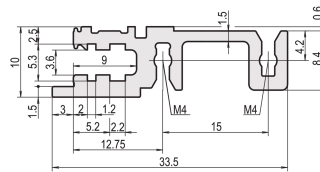

Horizontal Rail Front, Type H-KD, Heavy, Short Lip, 42 HP

CATALOG NUMBER

34560-242

Combinations of horizontal rails and side panels

		"A" can be combined		"B" combination not recommended	
Horizontal rail	Side panel	Light 1	FluoLine 7	Heavy 1 HP	Rugged 2 HP
Horizontal rail "A"	Light 1	-	+	+	+
Horizontal rail "B"	Light 1	+	+	+	+
Horizontal rail "C"	Light 1	+	+	-	-
Horizontal rail "D"	Light 1	+	+	-	-

Aluminum extrusion horizontal rail of the type H-KD (H-KD = Heavy, Short Lip) with a anodized surface and conductive contact surface. Printed HP markings for a quick optical positioning of the guide rails. Suitable for RatiopacPRO/-AIR and EuropacPRO/-rugged).

CERTIFICATIONS

FEATURES

Installation at top and bottom

Short lip (H-KD)

Aluminum extrusion, anodized finish, conductive contact surface

PRODUCT ATTRIBUTES

Rack Width: 42HP

Package Quantity: 1

Finish: Anodized

Length: 218.44mm

Material: Aluminum

Product Family: EuropacPRO; RatiopacPRO; RatiopacPRO AIR; CompacPRO; PropacPRO

Product Type: Horizontal Rail

Type: Heavy, KD

Works With: Subracks; Cases

Net Weight: 0.077kg