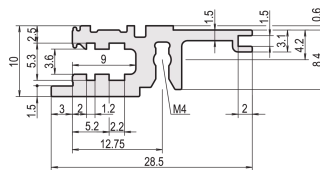

Horizontal Rail, Front, Type L-KD, Light, Short Lip, 1000 mm

CATALOG NUMBER

34560-101

Combinations of horizontal rails and side panels

	Standard rail	Standard rail with short lip (L-KD)	Standard rail with short lip (L-KD) and short lip (L-KD)	Standard rail with short lip (L-KD) and short lip (L-KD) and short lip (L-KD)
Standard rail	-	+	+	+
Standard rail with short lip (L-KD)	+	+	+	+
Standard rail with short lip (L-KD) and short lip (L-KD)	+	+	-	-
Standard rail with short lip (L-KD) and short lip (L-KD) and short lip (L-KD)				
Side panel	Light 1	Dark 2	Heavy 3	Edge 4

Legend: "+" can be combined, "-" combination not recommended

The horizontal rail with a short lip makes a clean design to the assembled front panel.

CERTIFICATIONS

FEATURES

Standard rail at the front

Installation at top and bottom

Short lip (L-KD)

< 28 HP not to print

Aluminum extrusion, anodized finish, conductive contact surface

PRODUCT ATTRIBUTES

Rack Width: 195HP

Package Quantity: 1

Finish: Anodized

Length: 1000mm