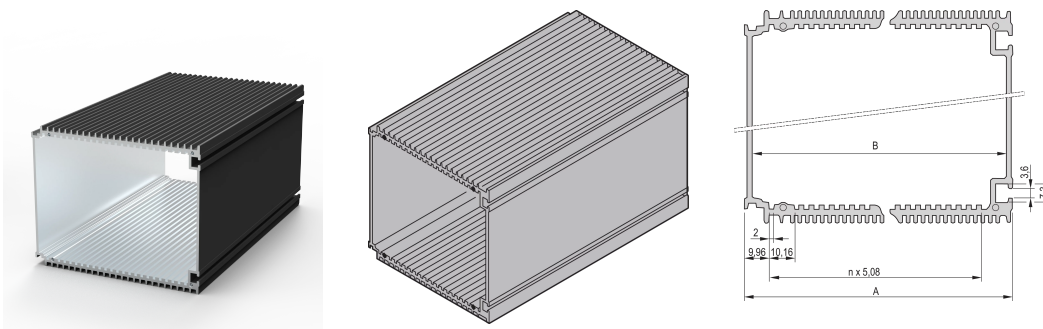

HF Frame Type Plug-In Unit Body Tube, 28 HP, for 220 mm Deep PCB

CATALOG NUMBER

30809-670

The black HF body tube, for HF frame-type plug-in unit enables a user to insert PCBs.

CERTIFICATIONS

FEATURES

The black HF body tube, for HF frame-type plug-in unit enables a user to insert PCBs

The tube offers a shielding against high-frequency radiation

Module body with cooling Fins

Plug-in unit can be mounted in a subrack or fitted laterally to a mounting plate with the slide nut

PRODUCT ATTRIBUTES

Rack Width: 28HP

Package Quantity: 1

Finish: Anodized

Length (L): 227mm

Material: Aluminum

Product Type: Cover

Rack Height: 3U

Works With: Cassettes

Net Weight: 0.98kg

PCB Length metric: 220mm

ADDITIONAL PRODUCT DETAILS

Please order front Panel, rear Panel, brackets for PCBs and fixing materials separately.

Please take into consideration that deliveries may be carried out in the stated SPQs (SPQ, e.g. 5 pieces, 10 pieces, 50 pieces, etc.). Differing order quantities (e.g. 2 pieces) may be changed to the next possible delivery quantity = Standard Pack Quantity.