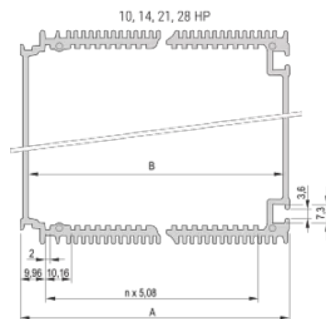

Product Type: Cover

Rack Height: 3U

Works With: Cassettes

Net Weight: 0.98kg

PCB Length metric: 220mm

ADDITIONAL PRODUCT DETAILS

Please order front Panel, rear Panel, brackets for PCBs and fixing materials separately.

Please take into consideration that deliveries may be carried out in the stated SPQs (SPQ, e.g. 5 pieces, 10 pieces, 50 pieces, etc.). Differing order quantities (e.g. 2 pieces) may be changed to the next possible delivery quantity = Standard Pack Quantity.

DIAGRAMS

WARNING

nVent products shall be installed and used only as indicated in nVent's product instruction sheets and training materials. Instruction sheets are available at www.nvent.com and from your nVent customer service representative. Improper installation, misuse, misapplication or other failure to completely follow nVent's instructions and warnings may cause product malfunction, property damage, serious bodily injury and death and/or void your warranty.