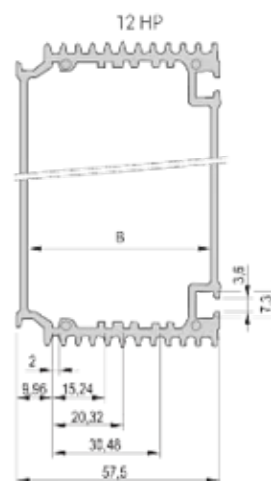

Product Type: Cover

Rack Height: 3U

Works With: Cassettes

Net Weight: 0.98kg

PCB Length metric: 220mm

ADDITIONAL PRODUCT DETAILS

Please order front Panel, rear Panel, brackets for PCBs and fixing materials separately.

Please take into consideration that deliveries may be carried out in the stated SPQs (SPQ, e.g. 5 pieces, 10 pieces, 50 pieces, etc.). Differing order quantities (e.g. 2 pieces) may be changed to the next possible delivery quantity = Standard Pack Quantity.

DIAGRAMS

WARNING

nVent products shall be installed and used only as indicated in nVent's product instruction sheets and training materials. Instruction sheets are available at www.nvent.com and from your nVent customer service representative. Improper installation, misuse, misapplication or other failure to completely follow nVent's instructions and warnings may cause product malfunction, property damage, serious bodily injury and death and/or void your warranty.