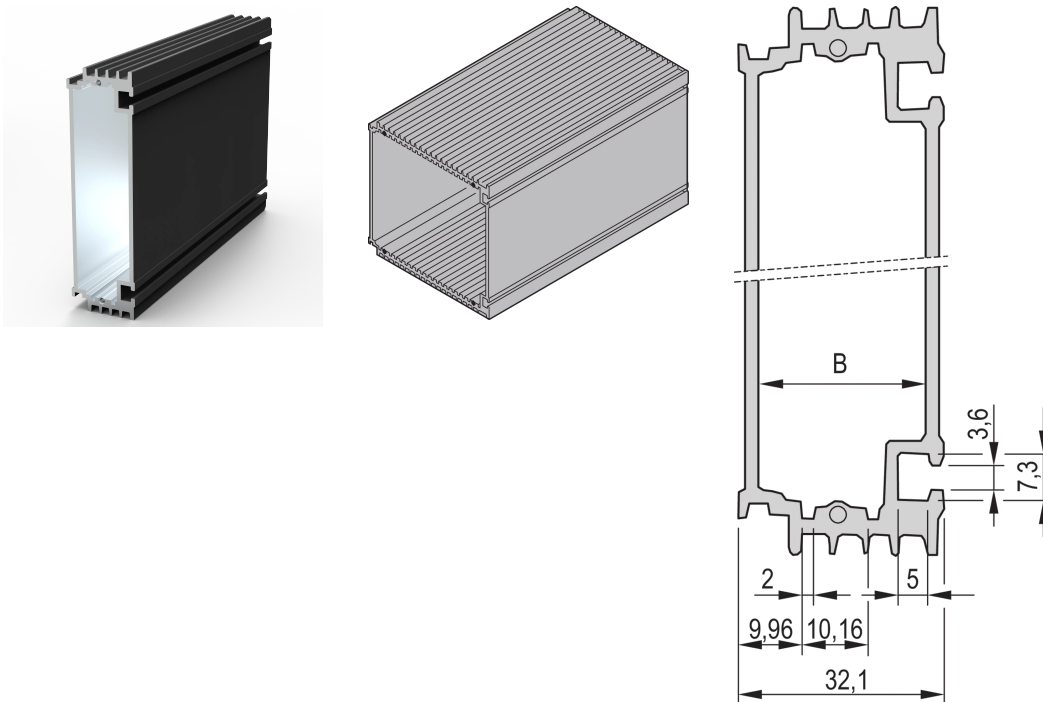

# HF Frame Type Plug-In Unit Body Tube, 7 HP, for 160 mm Deep PCB

## CATALOG NUMBER

**30809-667**

The black HF body tube, for HF frame-type plug-in unit enables a user to insert PCBs.

## PRODUCT ATTRIBUTES

Rack Width: 7HP

Package Quantity: 1

Finish: Anodized

Length (L): 167mm

Material: Aluminum

Product Type: Cover

Rack Height: 3U