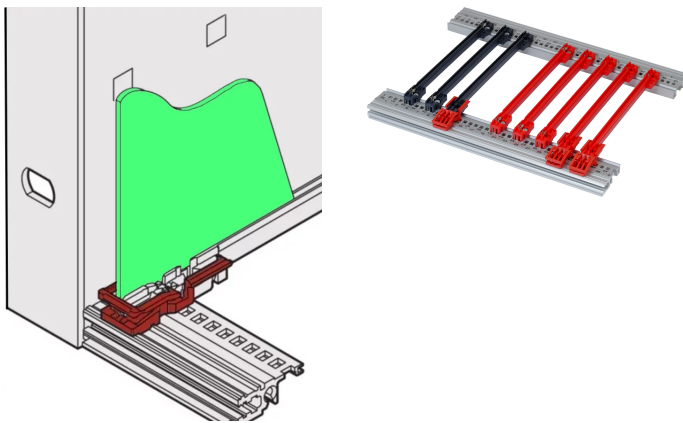

## CATALOG NUMBER

**24560-377**

The PCB handle enables a user to extract a PCB without a front panel.

## FEATURES

Possible application on top and bottom horizontal rail

Can also be used without PCB handle

Can also be used from Slot position "2"

For fixing PCB in a subrack or 19" case

For EuropacPRO, MultipacPRO, RatiopacPRO, PropacPRO and CompacPRO