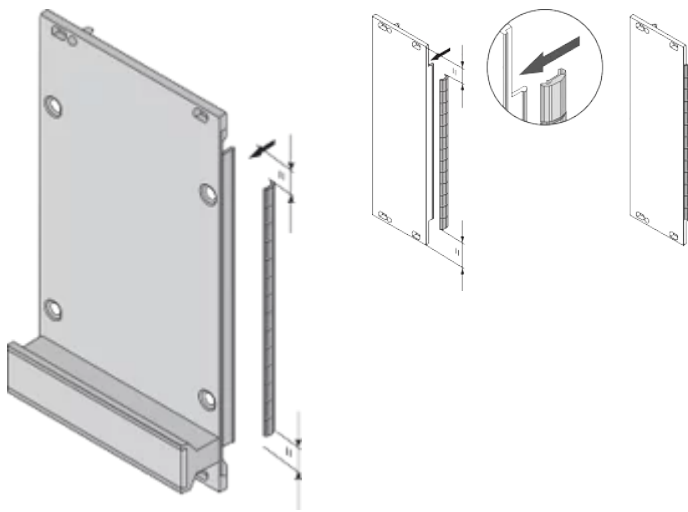

Package Quantity: 10

Material: Stainless Steel

Product Family: EuropacPRO; RatiopacPRO; RatiopacPRO AIR; PropacPRO; Frame Type Plug-In Unit

Product Type: Shielding Kit

Rack Width: 10HP

Works With: Subracks; Cases; Front Panels

ADDITIONAL PRODUCT DETAILS

EMC gaskets (stainless) are required for shielding the front panels.

DIAGRAMS

WARNING

---

nVent products shall be installed and used only as indicated in nVent's product instruction sheets and training materials. Instruction sheets are available at www.nvent.com and from your nVent customer service representative. Improper installation, misuse, misapplication or other failure to completely follow nVent's instructions and warnings may cause product malfunction, property damage, serious bodily injury and death and/or void your warranty.