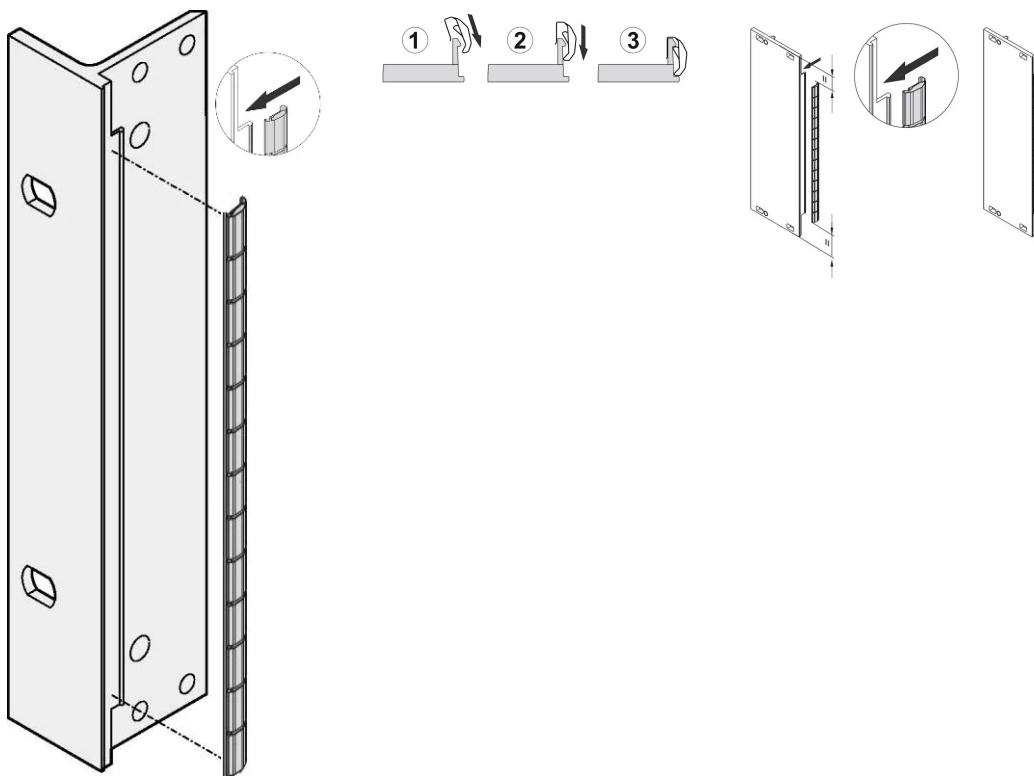

Front Panel EMC Stainless Steel Shielding Kit, for U-Shaped front panels, 2 U, 10 Pieces

CATALOG NUMBER

21102-115

The stainless EMC gaskets are inserted into a slot on the right hand side of the U-shaped front panels.

The gasket will be clipped onto the right front panel bracket, the 19" bracket or rear profile of the subrack

FEATURES

The stainless steel EMC-gasket for SCHROFF U-shaped front panels, offers excellent performance in shielding effectiveness and an enormous temperature range from -200 to +160°C.

Easy mounting by clipping the gasket onto the right front panel bracket, the 19" bracket or rear profile of the subrack

Temperature range from -200 to +160°C.

PRODUCT ATTRIBUTES

Rack Height: 2U

Package Quantity: 10