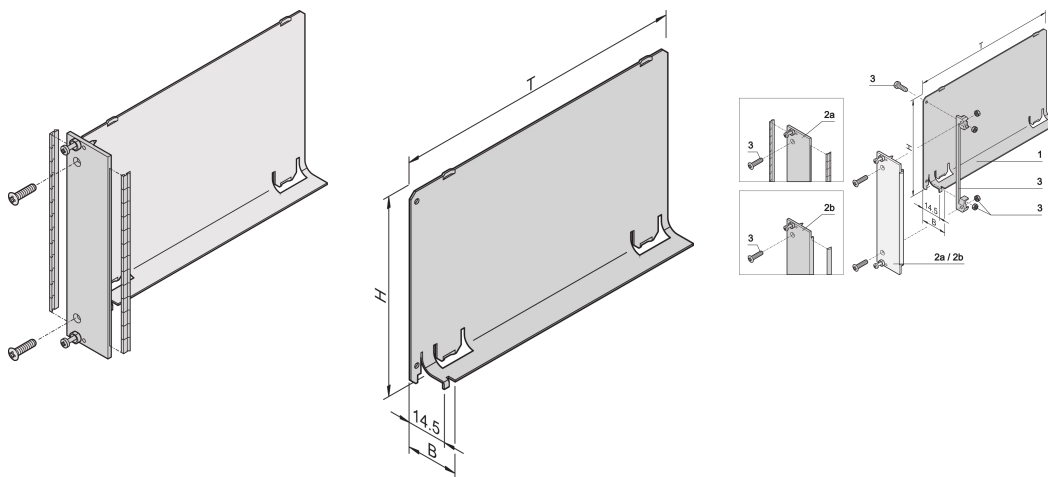

## CATALOG NUMBER

**20848-720**

The air baffle with flat front panel covers an empty slot and eliminates an air leak. The flat front panel accepts a stainless steel EMC gasket.