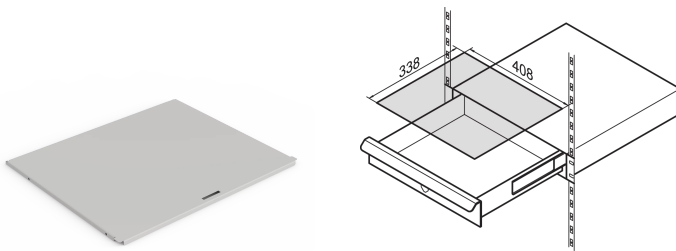

# Writing Surface for 19" Cabinet Drawers

## CATALOG NUMBER

**20110-060**

Writing surface to use with our 19" drawer. It is placed on the drawer andl can be lifted up when the drawer is open.

## FEATURES

The writing surface can be lifted up when the drawer is open

The writing surface matches any height

## PRODUCT ATTRIBUTES

Product Type: Cover

Works With: 19" Cabinets

Height: 1mm

Width: 408mm

Depth: 338mm

Material: Steel

Color: Light Grey