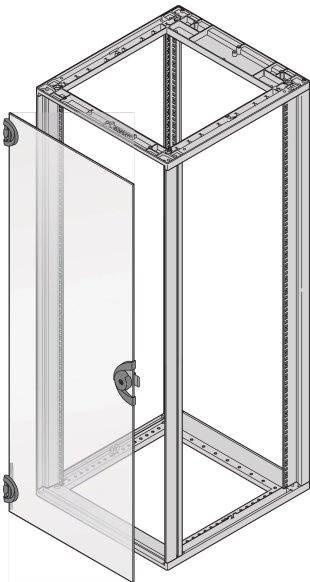

Novastar Glass Door, 180° Opening Angle

Power Utilities

Glazed / Glass doors for aluminum frame cabinets with attractive design, ideally suited for general electronics, test & measurement, audio/video and broadcasting applications.

CERTIFICATIONS

FEATURES

Glass type: ESG 6 mm, EN 12150

Opening angle 180°

Lock with key

Can be assembled at front and rear

SPECIFICATIONS

Table 1/2

Catalog Number	Rack Height	Height	Width	Color	Color Code	Product Type
27230-001	6 U	323 mm	553 mm	Light Grey	RAL 7035	Cabinet Door
27230-002	9 U	422 mm	553 mm	Light Grey	RAL 7035	Cabinet Door
27230-003	12 U	555 mm	553 mm	Light Grey	RAL 7035	Cabinet Door
27230-004	16 U	733 mm	553 mm	Light Grey	RAL 7035	Cabinet Door
27230-005	20 U	911 mm	553 mm	Light Grey	RAL 7035	Cabinet Door
27230-006	25 U	1133 mm	553 mm	Light Grey	RAL 7035	Cabinet Door
27230-028	29 U	1345 mm	553 mm	Light Grey	RAL 7035	Cabinet Door
27230-007	34 U	1534 mm	553 mm	Light Grey	RAL 7035	Cabinet Door
27230-008	38 U	1711 mm	553 mm	Light Grey	RAL 7035	Cabinet Door
27230-009	43 U	1933 mm	553 mm	Light Grey	RAL 7035	Cabinet Door
27230-010	47 U	2111 mm	553 mm	Light Grey	RAL 7035	Cabinet Door