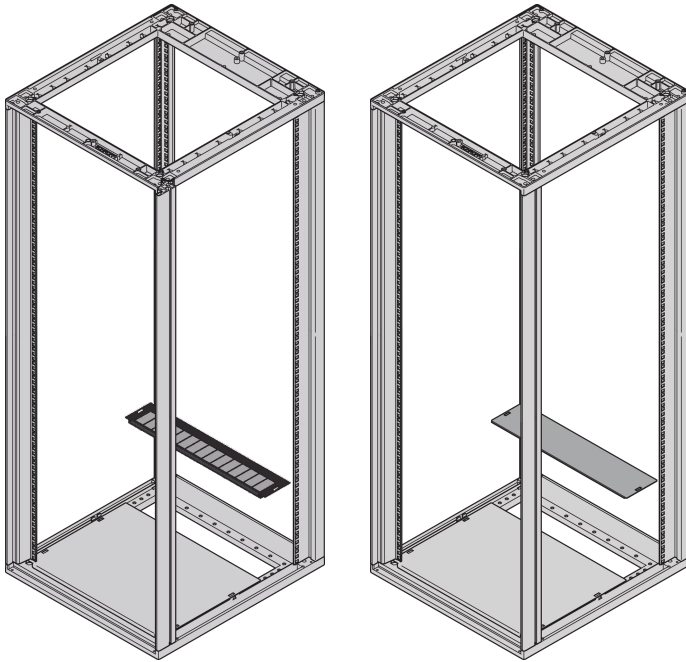

Novastar Base Plate, Multi Pieces, Rear Cover, Filter Plate

Power Utilities

CATALOG NUMBER

27230-255

Cover is used to close the base plate gap.

CERTIFICATIONS

FEATURES

Cover is used to close the base plate gap

Including GND/earthing

PRODUCT ATTRIBUTES

Product Type: Cabinet/Rack Base

Product Family: Novastar

Type: Base Plate

Color: Black Grey

Color Code: RAL 7021

ADDITIONAL PRODUCT DETAILS

Fits for Novastar base plate, multi pieces

WARNING

nVent products shall be installed and used only as indicated in nVent's product instruction sheets and training materials. Instruction sheets are available at www.nvent.com and from your nVent customer service representative. Improper installation, misuse, misapplication or other failure to completely follow nVent's instructions and warnings may cause product malfunction, property damage, serious bodily injury and death and/or void your warranty.