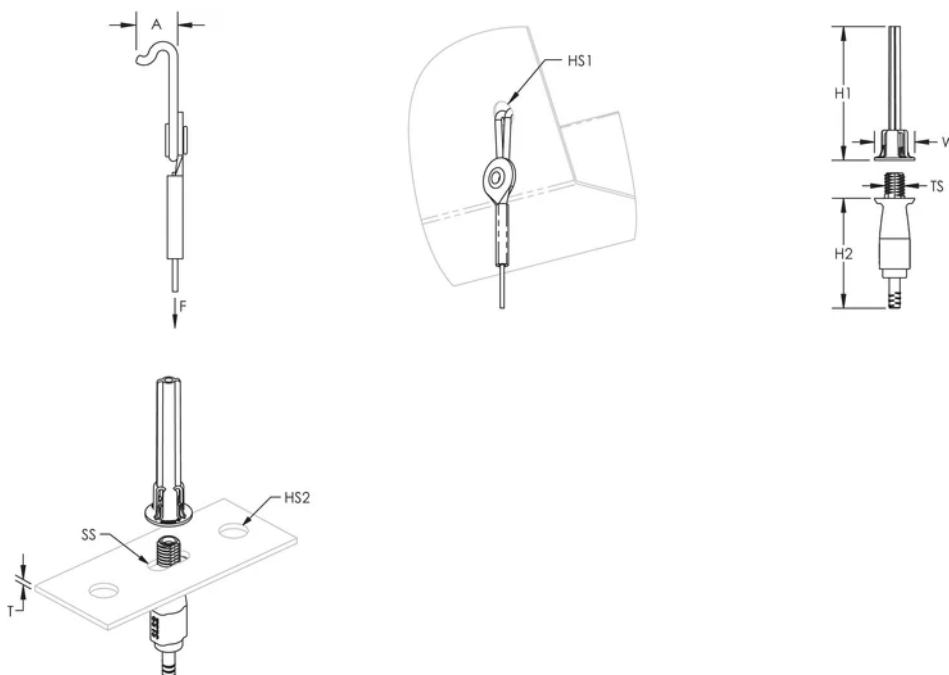

Innovative design helps protect the wire from sharp edges of decking hole, minimizing risk of damage to wire

Finger tightening of nut secures the locking device into position without tools

Installs in strut profiles without the need to insert fingers or tools into the strut

**Slot Size (SS):** 8 x 6.5 mm - 8 x 10 mm

**Hole Size 2 (HS2):** 8 - 10 mm

**Width (W):** 16 mm

**Height 2 (H2):** 46.5mm

**Height 1 (H1):** 53mm

**Thread Size (TS):** M8

**Thickness (T):** 4 mm Max

## ADDITIONAL PRODUCT DETAILS

The 2 mm locking device is compatible with C-Channel Types E0 and E0L.

Total load per wire on a multi-tier trapeze must not exceed static load.

Load rating is only applicable if the load-bearing capacity of the supporting element (steel decking) is adequate.

## DIAGRAMS