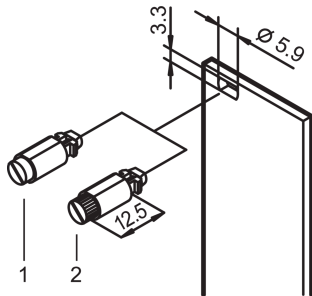

Quick Release Fastener

1/4 rotary lock with defined stop.

CERTIFICATIONS

FEATURES

1/4 rotary lock with defined stop

Identification of locking position due to slot position

Vibration and shake proof

Qty 100 pieces

SPECIFICATIONS

- Works With:** Front Panels
- Product Type:** Hardware Kit
- Finish:** Nickel Plated
- Material:** Steel; Zinc Alloy; Thermoplastic

Table 1/2

Catalog Number	Color	Package Quantity	Color Code	Depth	Height	Width
21101-848	Jet Black	100	RAL 9005	16.7mm	6mm	7mm

Table 2/2

Catalog Number	Fastener Type	Quick Ship
21101-848	Slotted Head	No
21101-847	Slotted Head	No
21101-850	Knurled, Slotted Head	No
21101-849	Knurled, Slotted Head	No

ADDITIONAL PRODUCT DETAILS

Quick-release fasteners: mounting without threaded inserts.