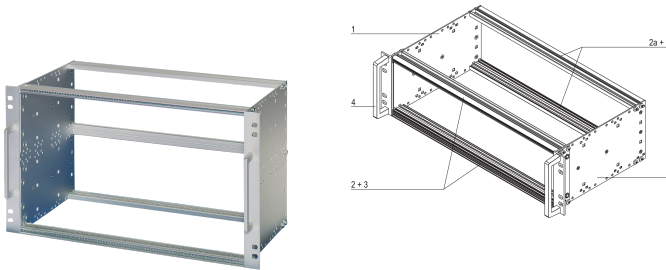

EuropacPRO 19" Subrack Kit for Railway, Retrofit Shielding, EN 50155, 3 U, 84 HP, 235 mm

CATALOG NUMBER

21500-077

Subrack for Railway applications, conform to EN50155 standard, non-shielded.

CERTIFICATIONS

FEATURES

Shock and vibration tested to EN 50155, part 12.2.11

The 19" bracket is firmly fixed to the side panel (tox-cold welded) and is especially suited for high mechanical stresses (vibration resistance)

Modifications such as cutouts, different finishes or dimensions available

IP 20, in accordance with IEC 60529

The double 19" screwing position adds to additionally safety (NFF standard)

Supplied as space-saving flat-pack

PRODUCT ATTRIBUTES

Rack Height: 3U