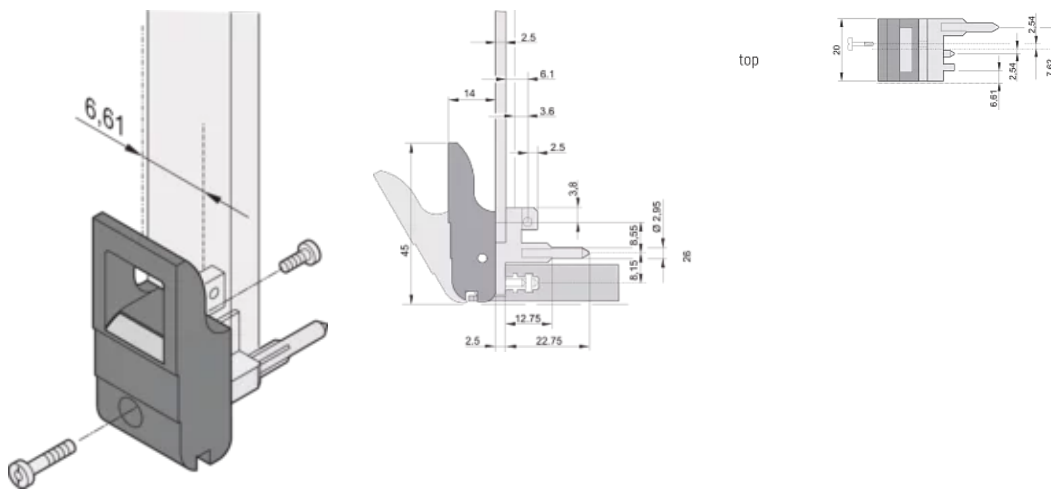

Height (H): 44.65mm

Material: Polycarbonate; Zinc Alloy

Product Type: Handle

Type: Inserter/Extractor, 0.1" Offset

Width (W): 19.8mm

Works With: Front Panels

Net Weight: 0.24kg

## DIAGRAMS