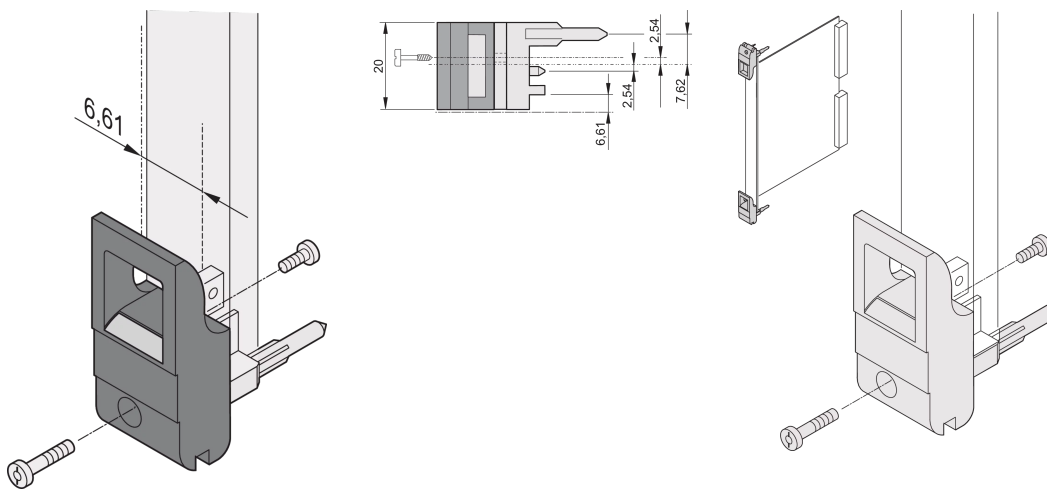

# Insertor/Extractor Handle Type IET, Black Lever, Grey Button, Top; 10 pieces

## CATALOG NUMBER

**20817-708**

The inserter/extractor handle, type IET in accordance with IEEE 1101.10. 0,1" offset. Two of these handles can overcome a single lever force of 700 N (per pair).

## FEATURES

Suitable for insertion and extraction forces up to 700 N (per pair)

In accordance with IEEE 1101.10 and IEC 60297-3-102

A microswitch can be mounted

0.1" offset is used for PSUs with SMD Plus

Height (H): 44.65mm

Material: Polycarbonate; Zinc Alloy

Product Type: Handle

Type: Inserter/Extractor, 0.1" Offset

Width (W): 19.8mm

Works With: Front Panels

Net Weight: 0.24kg