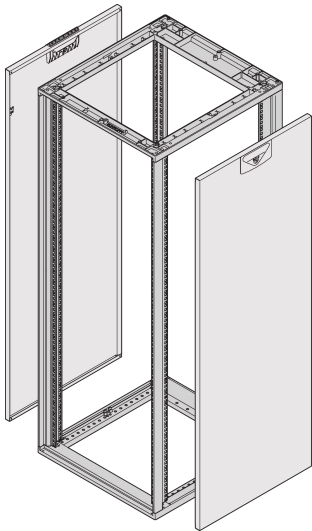

Novastar Side Panel for Slim-Line

Power Utilities

Steel Side Panels for Slim.Line aluminum frame with quick fastner for easy mounting and installation. Schroff delivers cladding parts with grounding cable installed and tested

CERTIFICATIONS

FEATURES

Side panel with quarter-turn fastener, includes grounding

St, 1 mm

SPECIFICATIONS

Table 1/2						
Catalog Number	Rack Height	Height	Depth	Color	Color Code	Product Type
25230-070	6 U	357 mm	500 mm	Black Grey	RAL 7021	Cabinet/Rack Panel