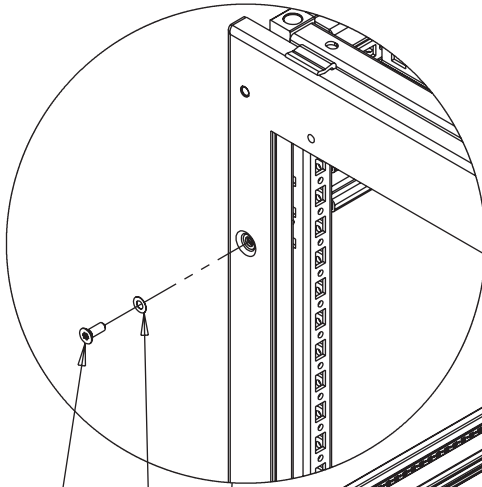

HOFFMAN

RackChiller

RackChiller Rear Door Cooler - NOT INCLUDED
Glacière de porte arrière RackChiller - NON INCLUS
Enfriador de Puerta Trasera RackChiller - NO INCLUIDO

5.1 ± 0.5 NM
[45 ± 4.5 IN LB]

1

5

6

5.1 NM ± 0.5
[45 IN LB ± 4.5]