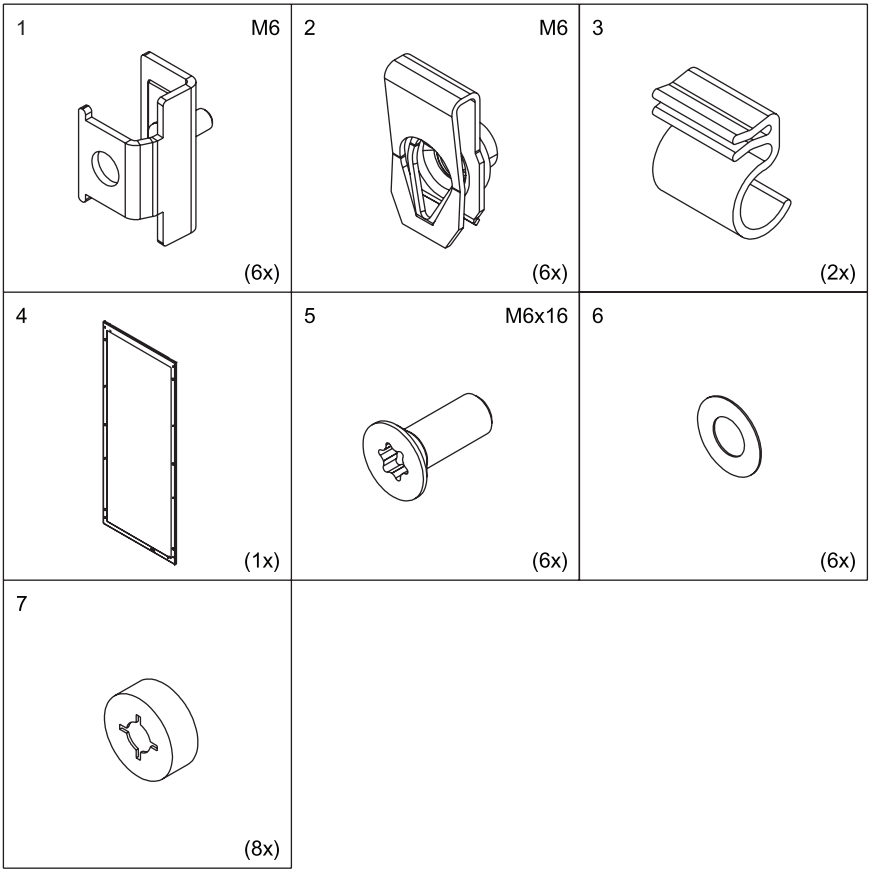

HOFFMAN

RackChiller

RackChiller Rear Door Cooler - NOT INCLUDED
Glacière de porte arrière RackChiller - NON INCLUS
Enfriador de Puerta Trasera RackChiller - NO INCLUIDO

5.1 ± 0.5 NM
[45 ± 4.5 IN LB]

1

5

6

5.1 NM ± 0.5
[45 IN LB ± 4.5]

5

8

5.1 NM ± 0.5
[45 IN LB ± 4.5]

9

10