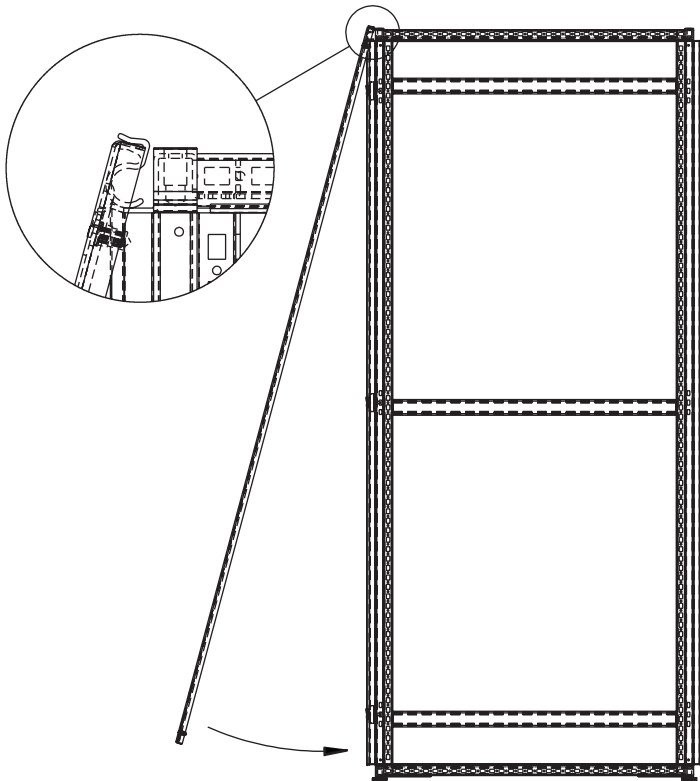

HOFFMAN

RackChiller

RackChiller Rear Door Cooler - NOT INCLUDED
Glacière de porte arrière RackChiller - NON INCLUS
Enfriador de Puerta Trasera RackChiller - NO INCLUIDO

5.1 ± 0.5 NM
[45 ± 4.5 IN LB]

1

5

6

5.1 NM ± 0.5
[45 IN LB ± 4.5]

5

8

5.1 NM ± 0.5
[45 IN LB ± 4.5]

9

10