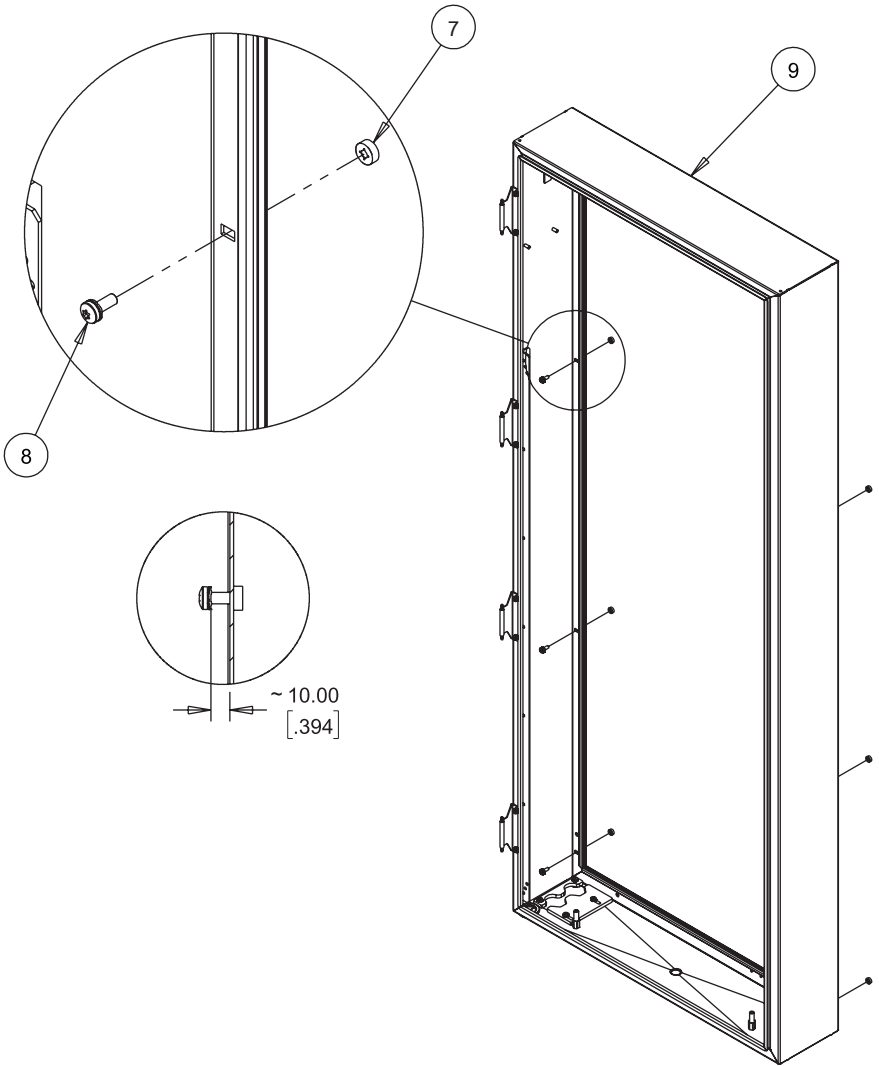

HOFFMAN

RackChiller

RackChiller Rear Door Cooler - NOT INCLUDED
Glacière de porte arrière RackChiller - NON INCLUS
Enfriador de Puerta Trasera RackChiller - NO INCLUIDO

5.1 ± 0.5 NM
[45 ± 4.5 IN LB]

1

5

6

5.1 NM ± 0.5
[45 IN LB ± 4.5]

5

8

5.1 NM ± 0.5
[45 IN LB ± 4.5]

9

10