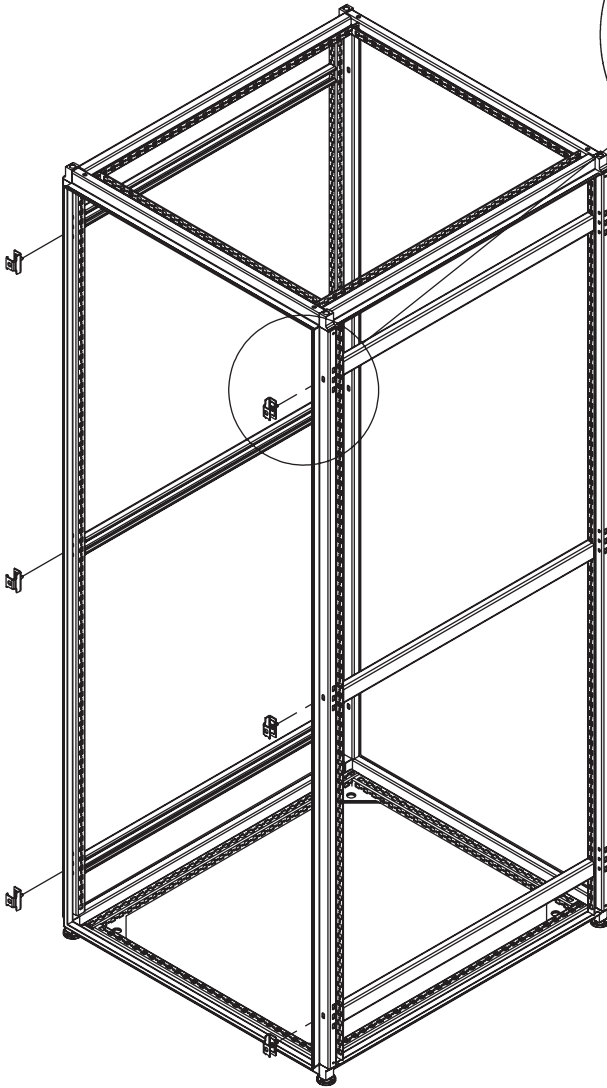

HOFFMAN

RackChiller

RackChiller Rear Door Cooler - NOT INCLUDED
Glacière de porte arrière RackChiller - NON INCLUS
Enfriador de Puerta Trasera RackChiller - NO INCLUIDO

5.1 ± 0.5 NM
[45 ± 4.5 IN LB]

1

5

6

5.1 NM ± 0.5
[45 IN LB ± 4.5]

5

8

5.1 NM ± 0.5
[45 IN LB ± 4.5]

9

10