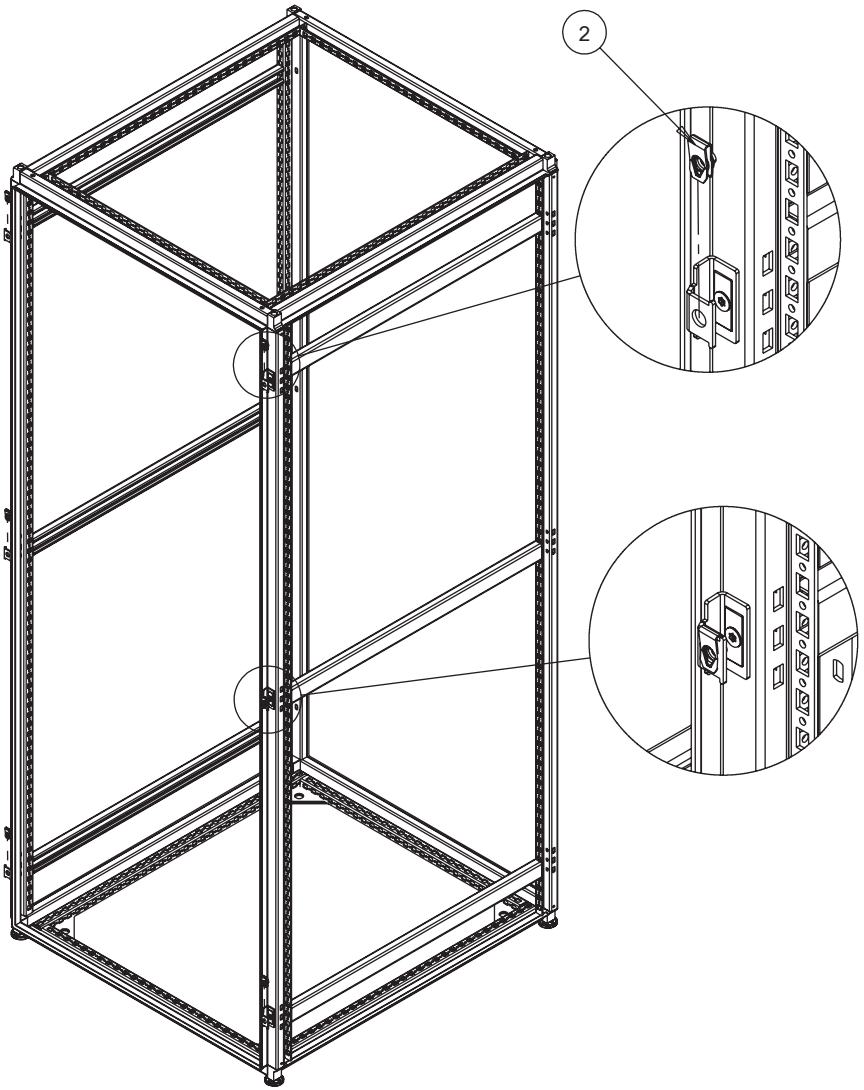

HOFFMAN

RackChiller

RackChiller Rear Door Cooler - NOT INCLUDED
Glacière de porte arrière RackChiller - NON INCLUS
Enfriador de Puerta Trasera RackChiller - NO INCLUIDO

5.1 ± 0.5 NM
[45 ± 4.5 IN LB]

1

5

6

5.1 NM ± 0.5
[45 IN LB ± 4.5]

5

8

5.1 NM ± 0.5
[45 IN LB ± 4.5]

9

10