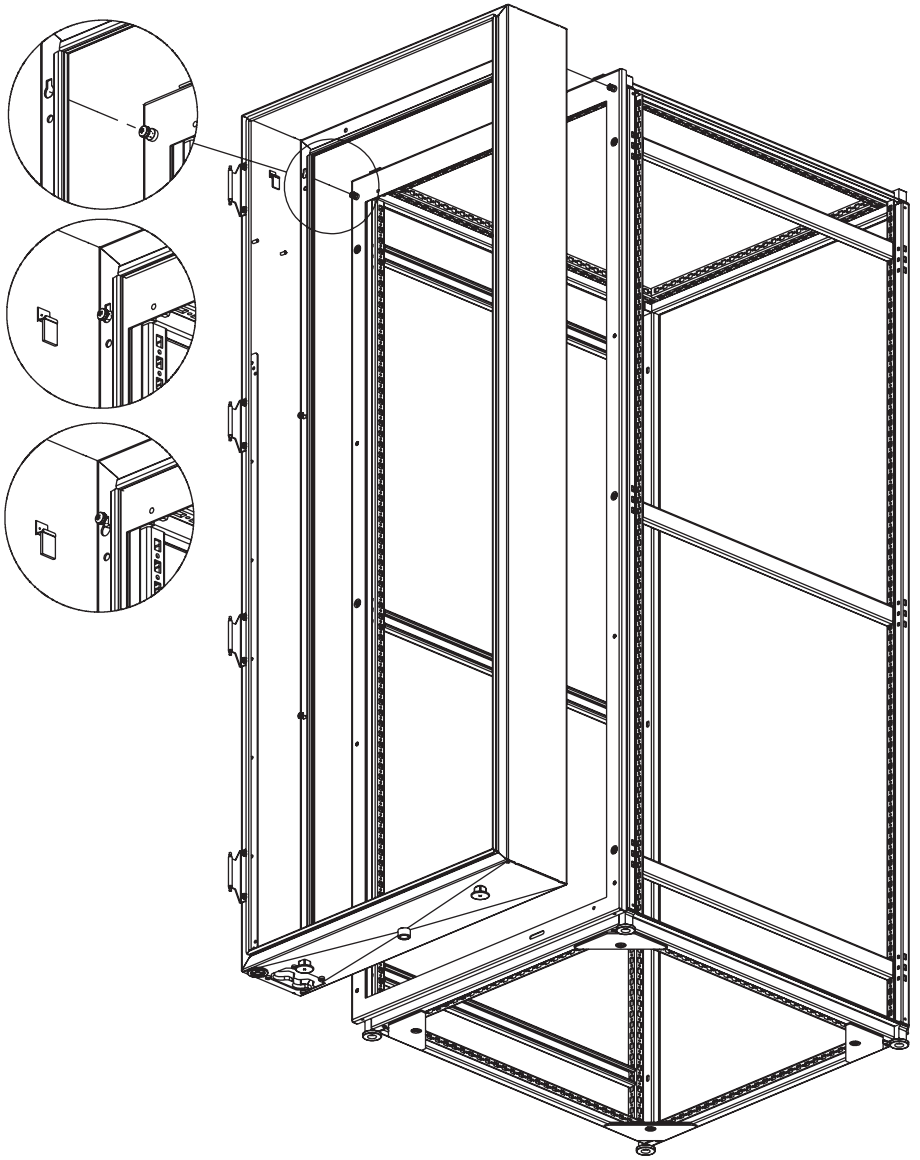

HOFFMAN

RackChiller

RackChiller Rear Door Cooler - NOT INCLUDED
Glacière de porte arrière RackChiller - NON INCLUS
Enfriador de Puerta Trasera RackChiller - NO INCLUIDO

5.1 ± 0.5 NM
[45 ± 4.5 IN LB]

1

5

6

5.1 NM ± 0.5
[45 IN LB ± 4.5]

5

8

5.1 NM ± 0.5
[45 IN LB ± 4.5]

9

10