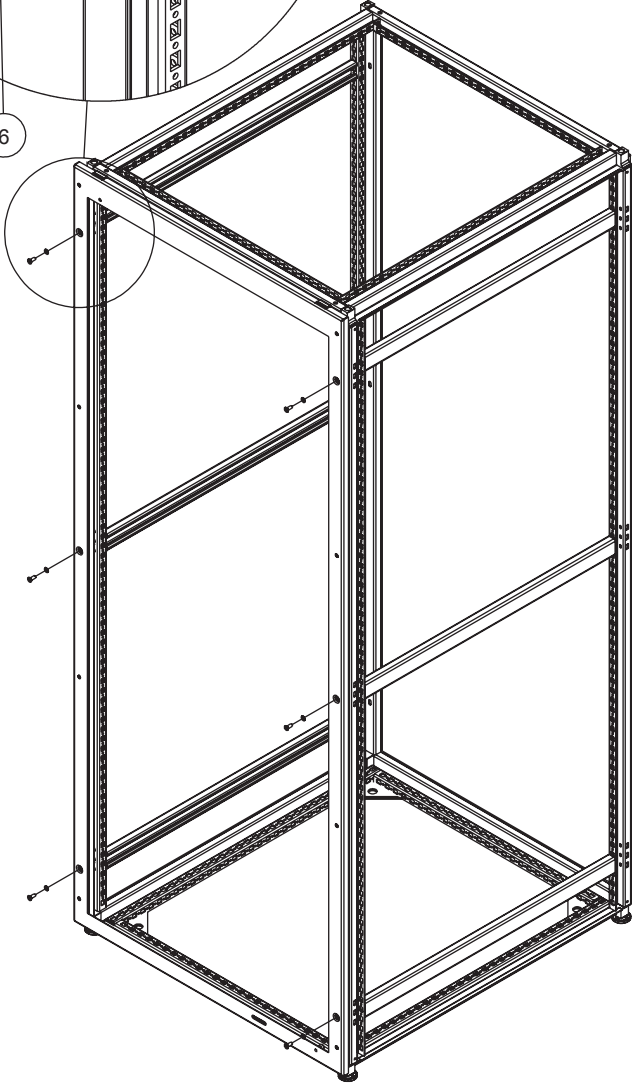

HOFFMAN

RackChiller

RackChiller Rear Door Cooler - NOT INCLUDED
Glacière de porte arrière RackChiller - NON INCLUS
Enfriador de Puerta Trasera RackChiller - NO INCLUIDO

5.1 ± 0.5 NM
[45 ± 4.5 IN LB]

1

5

6

5.1 NM ± 0.5
[45 IN LB ± 4.5]

5

8

5.1 NM ± 0.5
[45 IN LB ± 4.5]

9

10