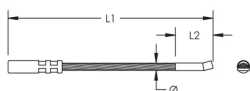

DIAGRAMS

WARNING

---

nVent products shall be installed and used only as indicated in nVent's product instruction sheets and training materials. Instruction sheets are available at www.nvent.com and from your nVent customer service representative. Improper installation, misuse, misapplication or other failure to completely follow nVent's instructions and warnings may cause product malfunction, property damage, serious bodily injury and death and/or void your warranty.

⚠ WARNING: This product can expose you to chemicals including cadmium, which is known to the State of California to cause birth defects or other reproductive harm. For more information go to www.P65Warnings.ca.gov.

North America

+1.800.753.9221

Option 1 – Customer Care

Option 2 – Technical

Support

Europe

Netherlands:

+31 800-0200135

France:

+33 800 901 793

Europe

Germany:

800 1890272

Other Countries:

+31 13 5835404