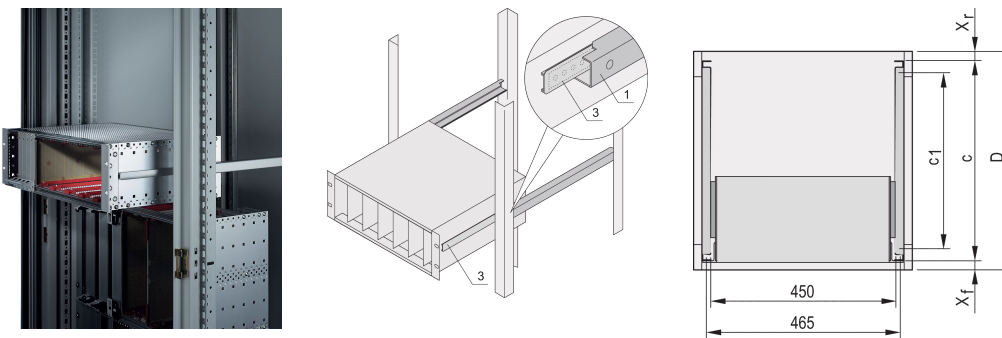

# Telescopic Slides C-Profile for Cabinet for Fitting Varistar, 1000 mm

## CATALOG NUMBER

**24562-468**

Telescopic slides with guiding profile for fitting in cabinets with 25 kg load capacity.

## FEATURES

For mounting 84 HP wide subracks in the 19" plane

Loading capacity: 25 kg per pair

The guiding profile (1) is matched to the fixing dimension in the cabinet (it is bolted to the 19" profile of the cabinet); the adaptor Rail (3) is matched to the depth and fixing dimension on the subrack (it is inserted into the guiding profile like a telescopic slide)

## PRODUCT ATTRIBUTES

Product Family: Varistar

Depth: 1000mm

Package Quantity: 2

Finish: Anodized

Material: Aluminum

Product Type: Telescopic Slide

Type: C Profile