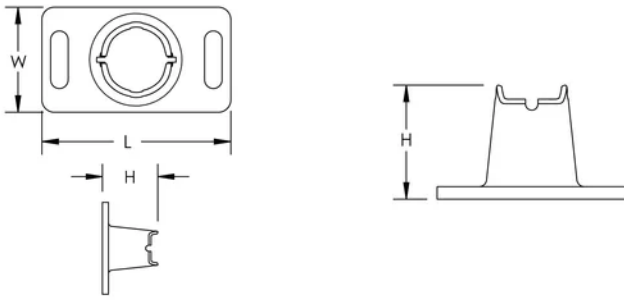

DIAGRAMS

WARNING

---

nVent products shall be installed and used only as indicated in nVent's product instruction sheets and training materials. Instruction sheets are available at www.nvent.com and from your nVent customer service representative. Improper installation, misuse, misapplication or other failure to completely follow nVent's instructions and warnings may cause product malfunction, property damage, serious bodily injury and death and/or void your warranty.

North America

+1.800.753.9221
Option 1 – Customer Care
Option 2 – Technical
Support

Europe

Netherlands:
+31 800-0200135
France:
+33 800 901 793

Europe

Germany:
800 1890272
Other Countries:
+31 13 5835404

APAC

Shanghai:
+ 86 21 2412 1618/19
Sydney:
+61 2 9751 8500

Our powerful portfolio of brands:

CADDY ERICO HOFFMAN ILSCO SCHROFF TRACHTE