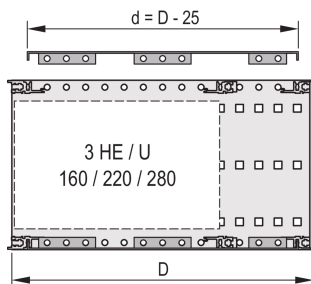

# EuropacPRO Advanced EMC 45 Top and Bottom Covers, Screwed to Side Panel, Ø 2.3mm

A cover plate is used for electromagnetic shielding or as mechanical protection. The cover can be screwed onto the side panel.

## FUNKTIONER

Top and bottom covers with EMC and airflow optimized perforation, fulfills the requirements of the fire safety standard EN 62368-1, perforation diameter Ø 2.3mm, degree 50%

For variable positioning of horizontal rails e.g. for PCBs with standard formats