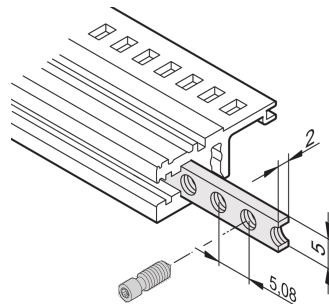

# Horizontal Rails Threaded Insert, M3

## KATALOGNUMMER

**34561-484**

The threaded insert is a metal strip with thread M3 and allows the fixing of front panels.

## FUNKTIONER

The collar screws used for fixing partial-width front panels must be 12.3 mm long

Usable for all horizontal rails

Length: 431.3mm

Finish: Forzinket Stål