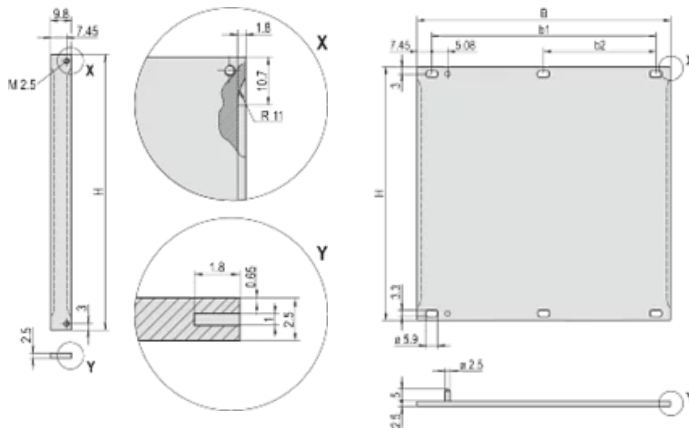

Product Type: Front Panel

Type: Front Panel without Handle

Bredde (W): 9.8mm

## DIAGRAMS