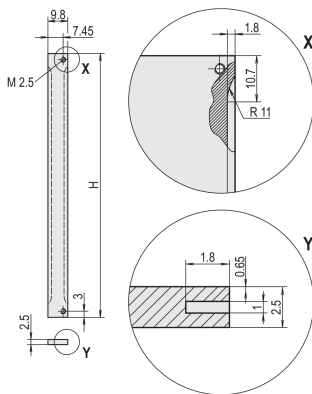

Front Panel, Refrofit Shielding, 6 U, 2 HP, 2.5 mm, Al, Anodized, Untreated Edges

KATALOGNUMMER

30846-865

Flat front panel. Shieldable with stainless steel EMC gasket.

CERTIFICERINGER

FUNKTIONER

For stainless steel EMC gasket

Al, 2.5 mm, front anodized, conductive

PRODUKTEGENSKABER

Rack Height: 6U

Rack Width: 2HP

Pakke mængde: 1

Accessory Type: Front panel

Mounting: Screw-on Front

EMC Gasket Type: Stainless Steel

Front Finish: Anodized