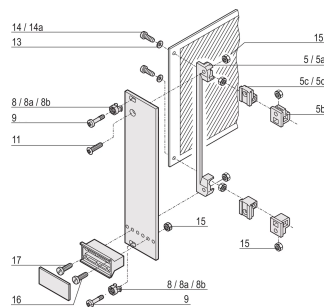

Sleeves for M2.5, Plastic, Grey; 100 pieces

KATALOGNUMMER

21100-464

Sleeve guides the collar screw when fastening the front panel.

CERTIFICERINGER

FUNKTIONER

Sleeve guides the collar screw when fastening the front panel

Sleeve is inserted into the elongated hole of the front panel

PRODUKTEGENSKABER

Materiale: Polyamide 6

Farve: Pebble Grey

Pakke mængde: 100

Farvekode: RAL 7032

Dybde (D): 6.9mm

Højde (H): 6mm

Product Type: Sleeve

Bredde (W): 6.8mm

Works With: Front Panels

Flammability Rating: UL® 94V-2

YDERLIGERE PRODUKTOPLYSNINGER

Metal sleeves on the partial front panels must be pressed in.

All sleeves can be used for front panel > 2 HP.