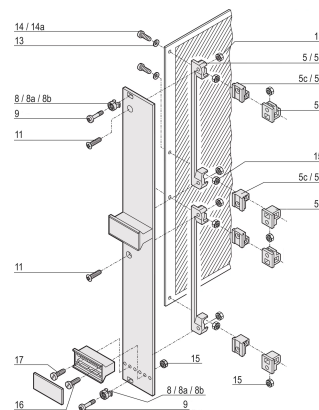

Sleeves for M2.5, Plastic, Grey; 100 pieces

KATALOGNUMMER

21100-464

Sleeve guides the collar screw when fastening the front panel.

CERTIFICERINGER

FUNKTIONER

Sleeve guides the collar screw when fastening the front panel

Sleeve is inserted into the elongated hole of the front panel

PRODUKTEGENSKABER

Materiale: Polyamide 6

Farve: Pebble Grey

Pakke mængde: 100

Farvekode: RAL 7032

Dybde (D): 6.9mm

Højde (H): 6mm

Product Type: Sleeve

Bredde (W): 6.8mm

Works With: Front Panels

Flammability Rating: UL® 94V-2

YDERLIGERE PRODUKTOPLYSNINGER

Metal sleeves on the partial front panels must be pressed in.

All sleeves can be used for front panel > 2 HP.