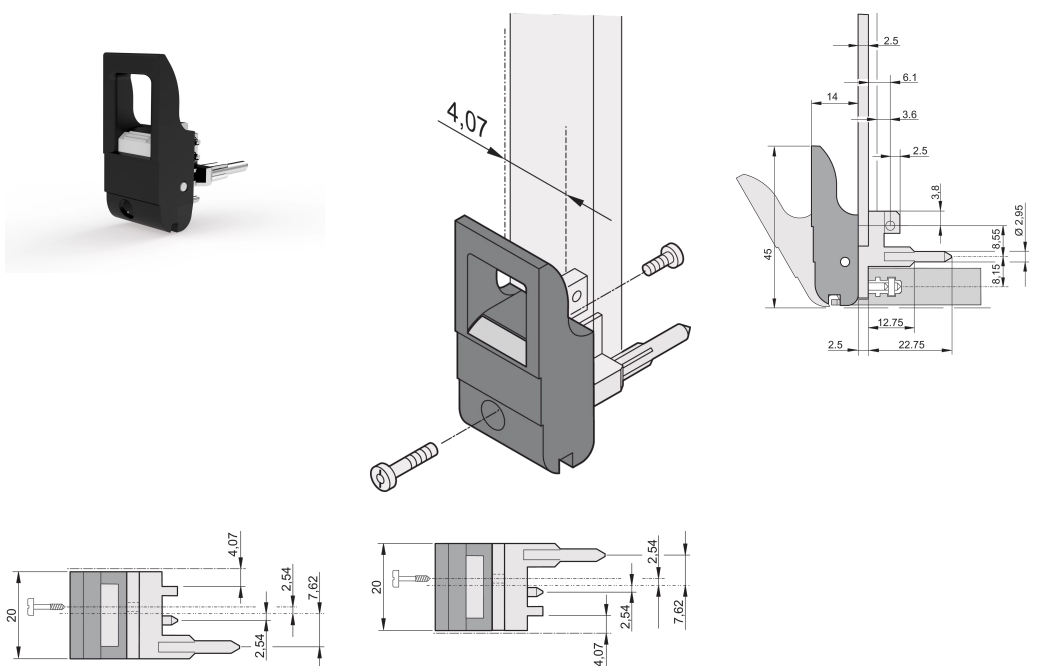

# Insertor/Extractor Handle Type IET, Black Lever, Grey Button, Bottom, 100 Pieces

## KATALOGNUMMER

**20817-653**

The inserter/extractor handle, type IET in accordance with IEEE 1101.10. Two of these handles can overcome a single lever force of 700 N (per pair).

## FUNKTIONER

Suitable for insertion and extraction forces up to 700 N (per pair)

In accordance with IEEE 1101.10 and IEC 60297-3-102

A microswitch can be mounted