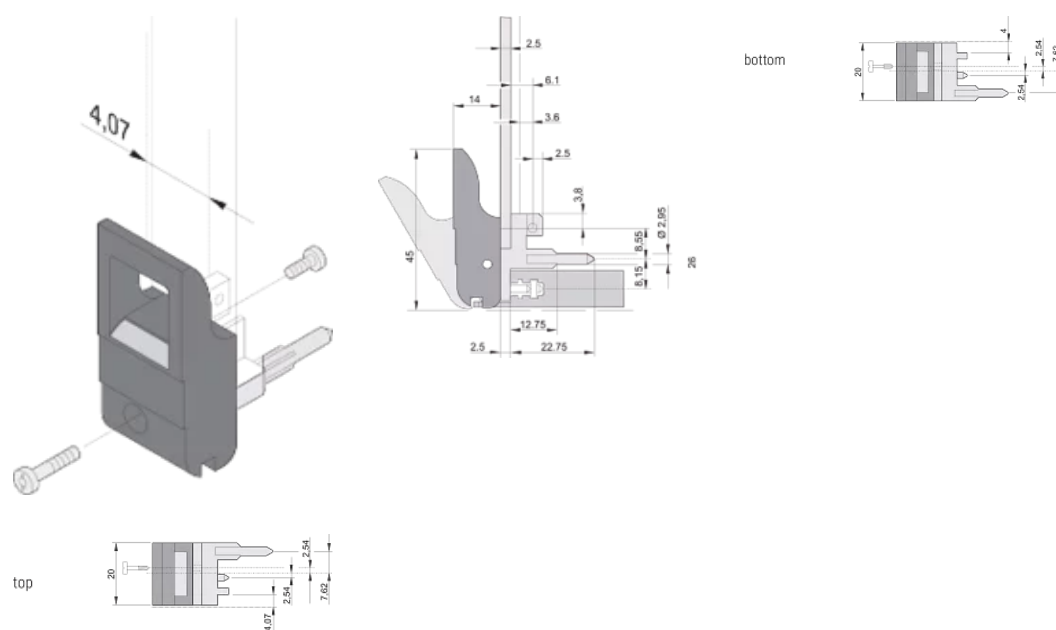

PRODUKTEGENSKABER

Pakke mængde: 100

Håndtagstype: IET; Bottom Front; Top Rear I/O

Flammability Rating: UL® 94V-0

Farve: Black

Complies With: EN 45545-2

Materiale: Polycarbonate; Zinc Alloy

Product Type: Handle

Type: Inserter/Extractor, Standard

Works With: Front Panels

YDERLIGERE PRODUKTOPLYSNINGER

Please order Coding pegs and Microswitch separately.

DIAGRAMS

ADVARSEL

nVent-produkter skal kun installeres og anvendes som angivet i nVents produktvejledninger og træningsmaterialer. Vejledninger er tilgængelige på www.nvent.com og hos din nVent kundeservicerepræsentant. Forkert installation, misbrug, fejlanvendelse eller anden undladelse af fuldt ud at følge nVents instruktioner og advarsler kan medføre funktionsfejl, materielle skader, alvorlige personskader eller død og/eller ugyldiggøre din garanti.