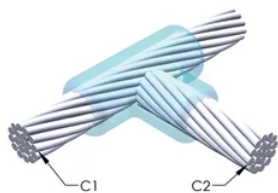

ADVARSEL

---

nVent-produkter skal kun installeres og anvendes som angivet i nVents produktvejledninger og træningsmaterialer. Vejledninger er tilgængelige på www.nvent.com og hos din nVent kundeservicerepræsentant. Forkert installation, misbrug, fejlanvendelse eller anden unladelse af fuldt ud at følge nVents instruktioner og advarsler kan medføre funktionsfejl, materielle skader, alvorlige personskader eller død og/eller ugyldiggøre din garanti.

Vores kraftfulde portefølje af mærker:

CADDY ERICO HOFFMAN ILSCO SCHROFF TRACHTE