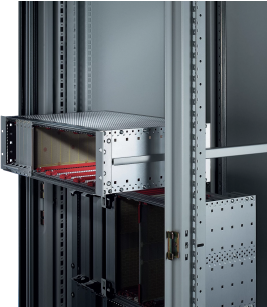

# Telescopic Slides C-Profile for Cabinet

Telescopic slides with guiding profile for fitting in cabinets with 25 kg load capacity.

## VLASTNOSTI

For mounting 84 HP wide subracks in the 19" plane

Loading capacity: 25 kg per pair

The guiding profile (1) is matched to the fixing dimension in the cabinet (it is bolted to the 19" profile of the cabinet); the adaptor Rail (3) is matched to the depth and fixing dimension on the subrack (it is inserted into the guiding profile like a telescopic slide)