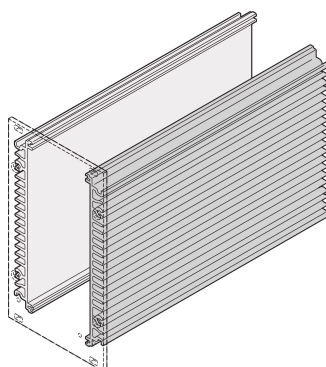

# Frame Type Plug-In Unit Extruded Side Panel, With Cooling Fins, Right, 6 U, D = 227 mm

## KATALOGOVÉ ČÍSLO

**34813-701**

Side Panel for frame type plug-in unit, extruded with cooling Fins. The cooling Fins enable additional heat dissipation via the cooling Fins.

## VLASTNOSTI

The external dimensions (8 ... 42 HP) are unchanged; the available space inside is reduced widthwise by the cooling Fins

With 10 W installed heat dissipation the interior temperature in the module is reduced by about 5 °C

Side Panel with cooling Fins for a frame-type plug-in unit (Al extrusion). The surface is 65% greater than with a side Panel without cooling Fins