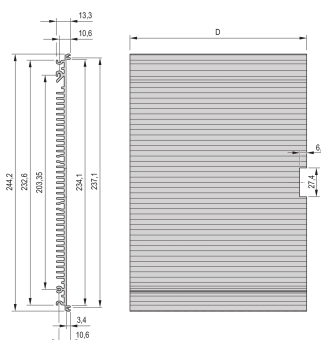

# Frame Type Plug-In Unit Extruded Side Panel, With Cooling Fins, Right, 6 U, D = 227 mm

## KATALOGOVÉ ČÍSLO

**34813-701**

Side Panel for frame type plug-in unit, extruded with cooling Fins. The cooling Fins enable additional heat dissipation via the cooling Fins.

## VLASTNOSTI

The external dimensions (8 ... 42 HP) are unchanged; the available space inside is reduced widthwise by the cooling Fins

With 10 W installed heat dissipation the interior temperature in the module is reduced by about 5 °C

## VLASTNOSTI PRODUKTU

Rack Height: 6U

Design Feature: Right

Množství v balení: 1

PCB Length metric: 227mm

Povrchová úprava: Passivated

Length: 220mm

Materiál: Hliník