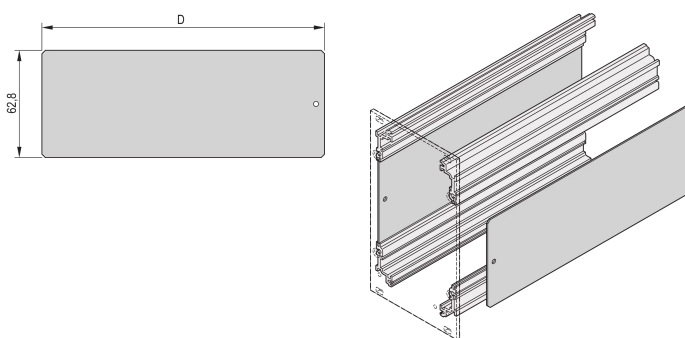

Frame Type Plug-In Unit Side Plate for Corner Profile, 3 U, 227 mm PCB

KATALOGOVÉ ČÍSLO

34813-103

The side Panels can be inserted into the groove of the corner profile.

CERTIFICATIONS

VLASTNOSTI

Side Panel of plug-in unit is constructed with two components

Plate is inserted between two corner profiles

Integrated lateral groove in corner profile to accept a PCB

VLASTNOSTI PRODUKTU

Rack Height: 3U

Hloubka (D): 227mm

Množství v balení: 1

Povrchová úprava: Passivated

Length (L): 220mm

Materiál: Hliník

Product Type: Cover

Works With: Cassettes

Net Weight: 0.11kg

DALŠÍ PODROBNOSTI O PRODUKTU

Please order corner profiles for building a side Panel separately.

Please take into consideration that deliveries may be carried out in the stated SPQs (SPQ, e.g. 5 pieces, 10 pieces, 50 pieces, etc.). Differing order quantities (e.g. 2 pieces) may be changed to the next possible delivery quantity = Standard Pack Quantity.