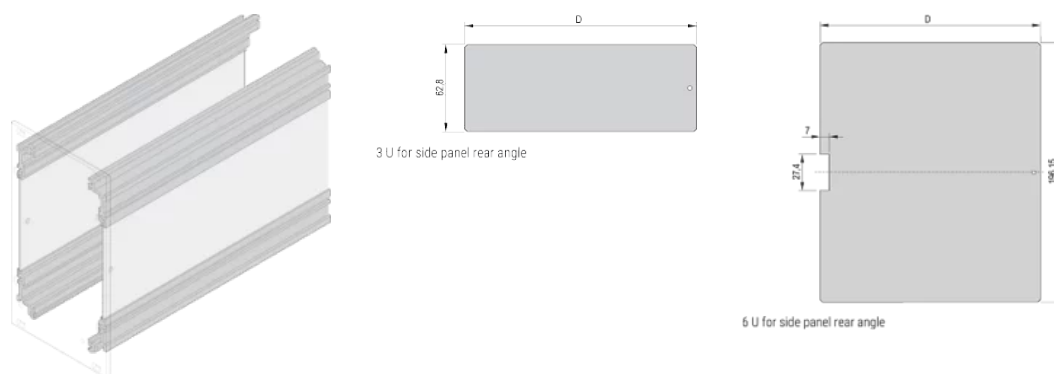

Product Type: Cover

Works With: Cassettes

Net Weight: 0.11kg

DALŠÍ PODROBNOSTI O PRODUKTU

Please order corner profiles for building a side Panel separately.

Please take into consideration that deliveries may be carried out in the stated SPQs (SPQ, e.g. 5 pieces, 10 pieces, 50 pieces, etc.). Differing order quantities (e.g. 2 pieces) may be changed to the next possible delivery quantity = Standard Pack Quantity.

DIAGRAMS

UPOZORNĚNÍ

Produkty nVent musí být instalovány a používány pouze tak, jak je uvedeno v instrukčních listech a materiálech pro školení nVent. Instrukční listy jsou k dispozici na www.nvent.com a od vašeho zástupce zákaznického servisu nVent. Nesprávná instalace, zneužití, nesprávné použití nebo jiný nedostatek úplného dodržování pokynů a varování nVent může způsobit selhání produktu, poškození majetku, vážné zranění osob a smrt a/nebo zrušit vaši záruku.

North America

All locations
+1.763.422.2661
Chat with us:
nvent.com/schroff

Europe

Straubenhardt, Germany
+49.7082.794.0
Betschdorf, France
+33.3.88.90.64.90
Warsaw, Poland
+48.22.209.98.35
Assago, Italy
+39.02.932.7141
Chat with us:
nvent.com/schroff

Asia

Shanghai, China
+86.21.2412.6943
Qingdao, China
+86.532.8771.6101
Singapore
+65.6768.5800
Shin-Yokohama, Japan
+81.45.476.0271
Chat with us:
nvent.com/schroff

Middle East & India

Dubai, United Arab Emirates
+971.4.378.1700
Bangalore, India
+91.80.6715.2001
Istanbul, Turkey
+90.216.250.7374
Chat with us:
nvent.com/schroff

Naše portfolio silných značek:

CADDY ERICO HOFFMAN ILSCO SCHROFF TRACHTE