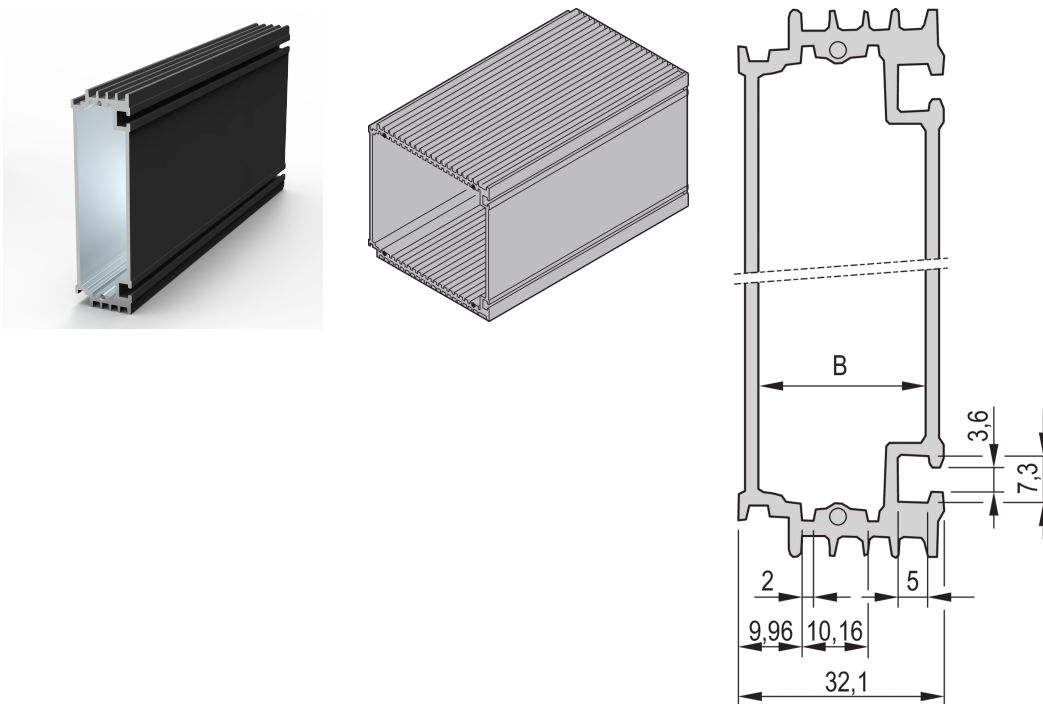

# HF Frame Type Plug-In Unit Body Tube, 7 HP, for 220 mm Deep PCB

## KATALOGOVÉ ČÍSLO

**30809-668**

The black HF body tube, for HF frame-type plug-in unit enables a user to insert PCBs.

## VLASTNOSTI

The black HF body tube, for HF frame-type plug-in unit enables a user to insert PCBs

The tube offers a shielding against high-frequency radiation

Module body with cooling Fins

Plug-in unit can be mounted in a subrack or fitted laterally to a mounting plate with the slide nut

## VLASTNOSTI PRODUKTU

Rack Width: 7HP

Množství v balení: 1

Povrchová úprava: Anodized

Length (L): 227mm

Materiál: Hliník

Product Type: Cover

Rack Height: 3U