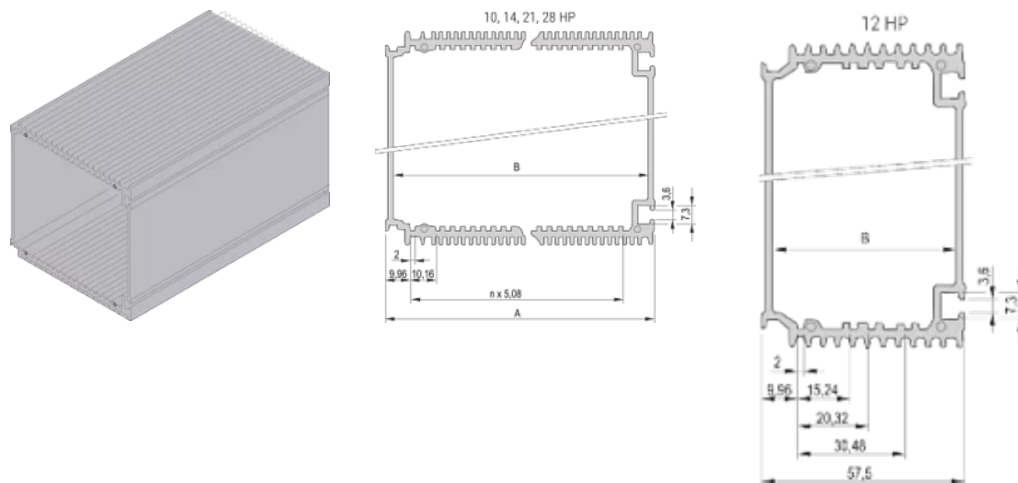

Works With: Cassettes

Net Weight: 0.41kg

PCB Length metric: 220mm

## DALŠÍ PODROBNOSTI O PRODUKTU

Please order front Panel, rear Panel, brackets for PCBs and fixing materials separately.

Please take into consideration that deliveries may be carried out in the stated SPQs (SPQ, e.g. 5 pieces, 10 pieces, 50 pieces, etc.). Differing order quantities (e.g. 2 pieces) may be changed to the next possible delivery quantity = Standard Pack Quantity.

## DIAGRAMS