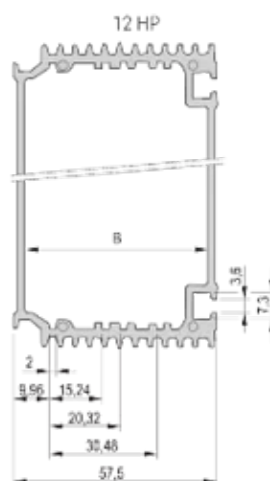

## VLASTNOSTI PRODUKTU

Rack Width: 7HP

Množství v balení: 1

Povrchová úprava: Anodized

Length (L): 167mm

Materiál: Hliník

Product Type: Cover

Rack Height: 3U

Works With: Cassettes

Net Weight: 0.32kg

PCB Length metric: 160mm

## DALŠÍ PODROBNOSTI O PRODUKTU

Please order front Panel, rear Panel, brackets for PCBs and fixing materials separately.

Please take into consideration that deliveries may be carried out in the stated SPQs (SPQ, e.g. 5 pieces, 10 pieces, 50 pieces, etc.). Differing order quantities (e.g. 2 pieces) may be changed to the next possible delivery quantity = Standard Pack Quantity.

## DIAGRAMS