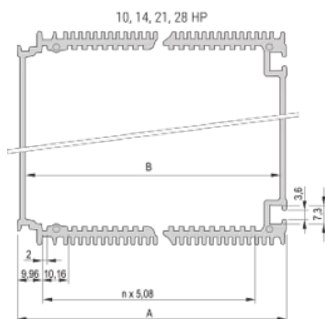

Works With: Cassettes

Net Weight: 0.32kg

PCB Length metric: 160mm

## DALŠÍ PODROBNOSTI O PRODUKTU

Please order front Panel, rear Panel, brackets for PCBs and fixing materials separately.

Please take into consideration that deliveries may be carried out in the stated SPQs (SPQ, e.g. 5 pieces, 10 pieces, 50 pieces, etc.). Differing order quantities (e.g. 2 pieces) may be changed to the next possible delivery quantity = Standard Pack Quantity.

## DIAGRAMS