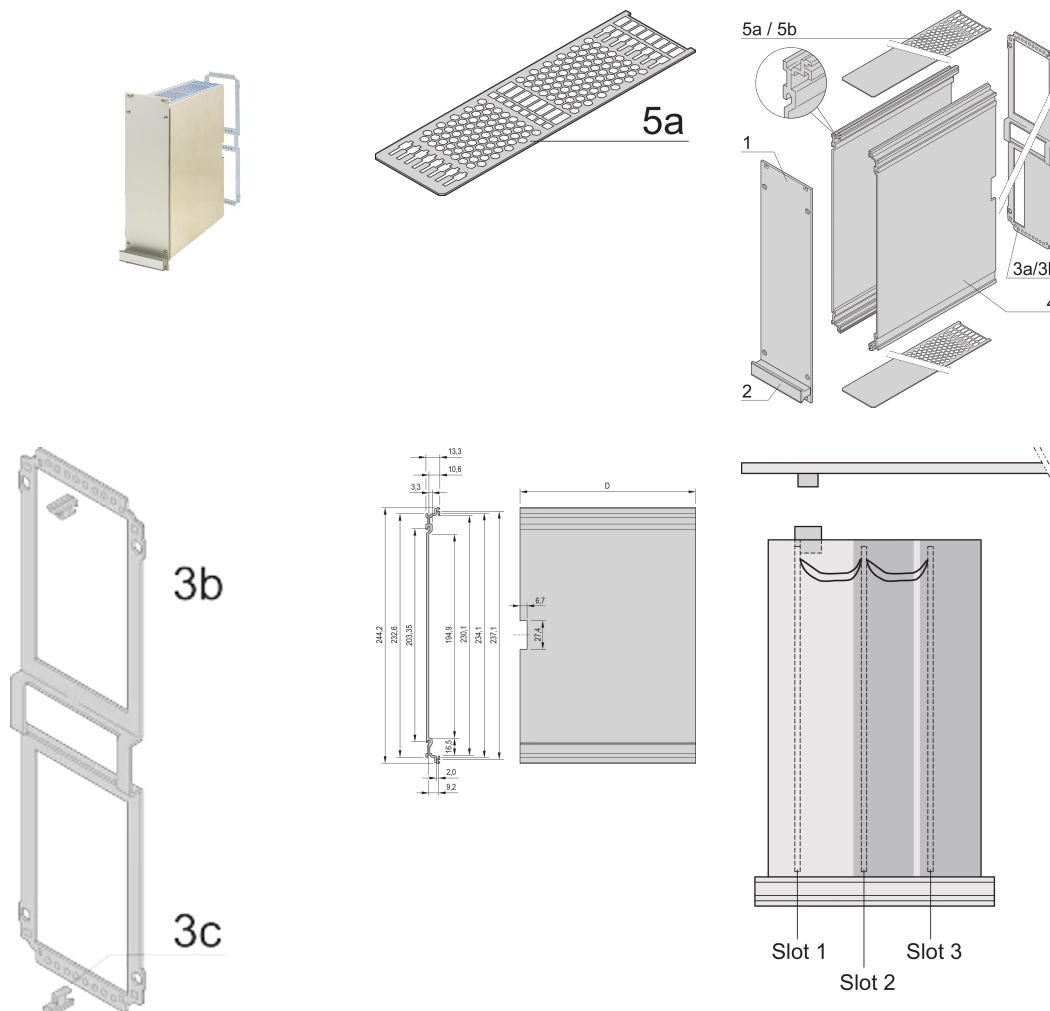

# Frame Type Plug-In Unit PRO Kit, Unshielded, Perforated, Multiple Connectors, 6 U, 28 HP, 167 mm

KATALOGOVÉ ČÍSLO

24812-828

Frame type plug-in unit, non-shielded, perforated top / bottom cover, rear panel with cutout for more connectors.

## VLASTNOSTI

---

Cover plate with perforation, for guide rails (airflow approx. 60 %)

Extruded side panels right and left, with grooves for insertion of a printed circuit board (standard board position is on the left only)

Rear panel with cut-outs for multiple connectors

## VLASTNOSTI PRODUKTU

---

Rack Height: 6U

Rack Width: 28HP

Hĺoubka (D): 167mm

Typ rukojeti: Trapezoid

Množství v balení: 1

Rear Panel Type: Multiple Connector Cut-Out