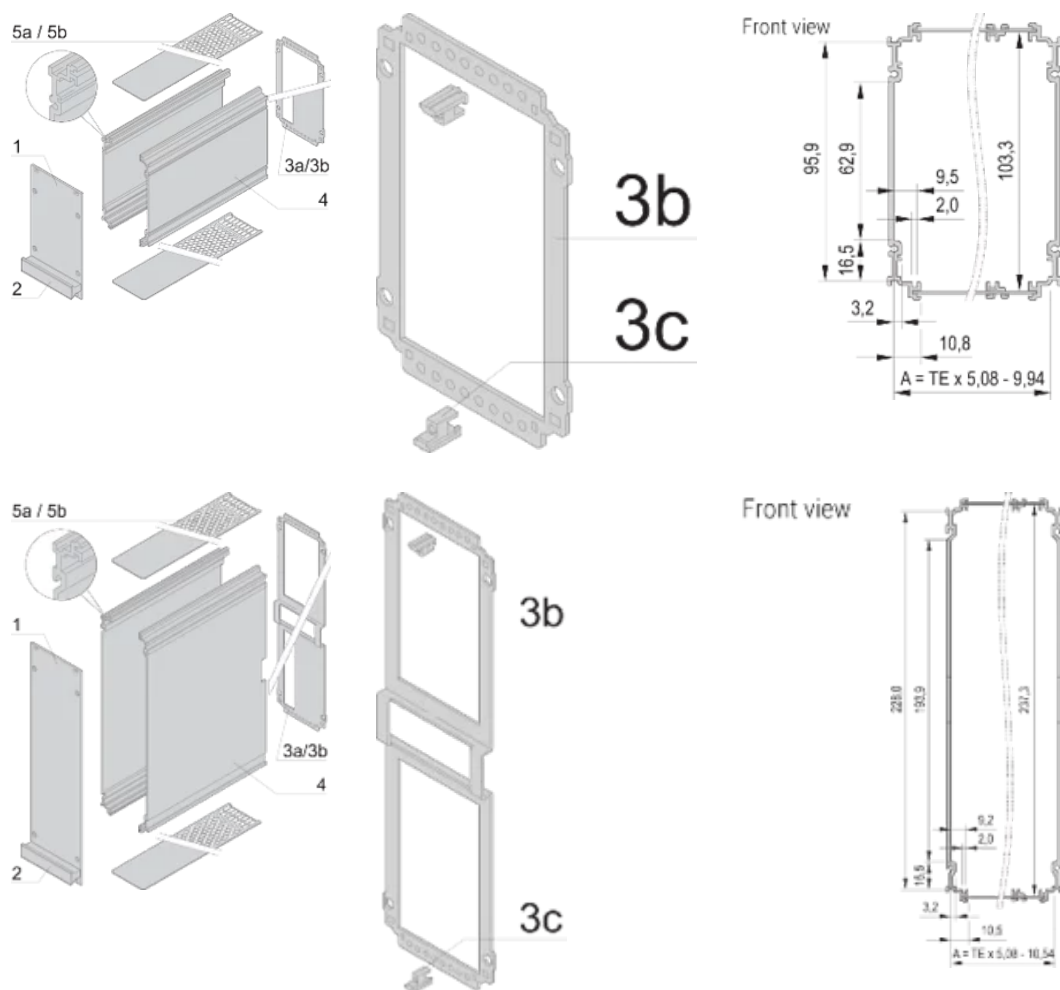

DIAGRAMS

UPOZORNĚNÍ

Produkty nVent musí být instalovány a používány pouze tak, jak je uvedeno v instrukčních listech a materiálech pro školení nVent. Instrukční listy jsou k dispozici na www.nvent.com a od vašeho zástupce zákaznického servisu nVent. Nesprávná instalace, zneužití, nesprávné použití nebo jiný nedostatek úplného dodržování pokynů a varování nVent může způsobit

North America

All locations
+1.763.422.2661
Chat with us:
nvent.com/schroff

Europe

Straubenhardt, Germany
+49.7082.794.0
Betschdorf, France
+33.3.88.90.64.90
Warsaw, Poland
+48.22.209.98.35
Assago, Italy
+39.02.932.7141
Chat with us:
nvent.com/schroff

Asia

Shanghai, China
+86.21.2412.6943
Qingdao, China
+86.532.8771.6101
Singapore
+65.6768.5800
Shin-Yokohama, Japan
+81.45.476.0271
Chat with us:
nvent.com/schroff

Middle East & India

Dubai, United Arab Emirates
+971.4.378.1700
Bangalore, India
+91.80.6715.2001
Istanbul, Turkey
+90.216.250.7374
Chat with us:
nvent.com/schroff

Naše portfolio silných značek:

CADDY ERICO HOFFMAN ILSCO SCHROFF TRACHTE