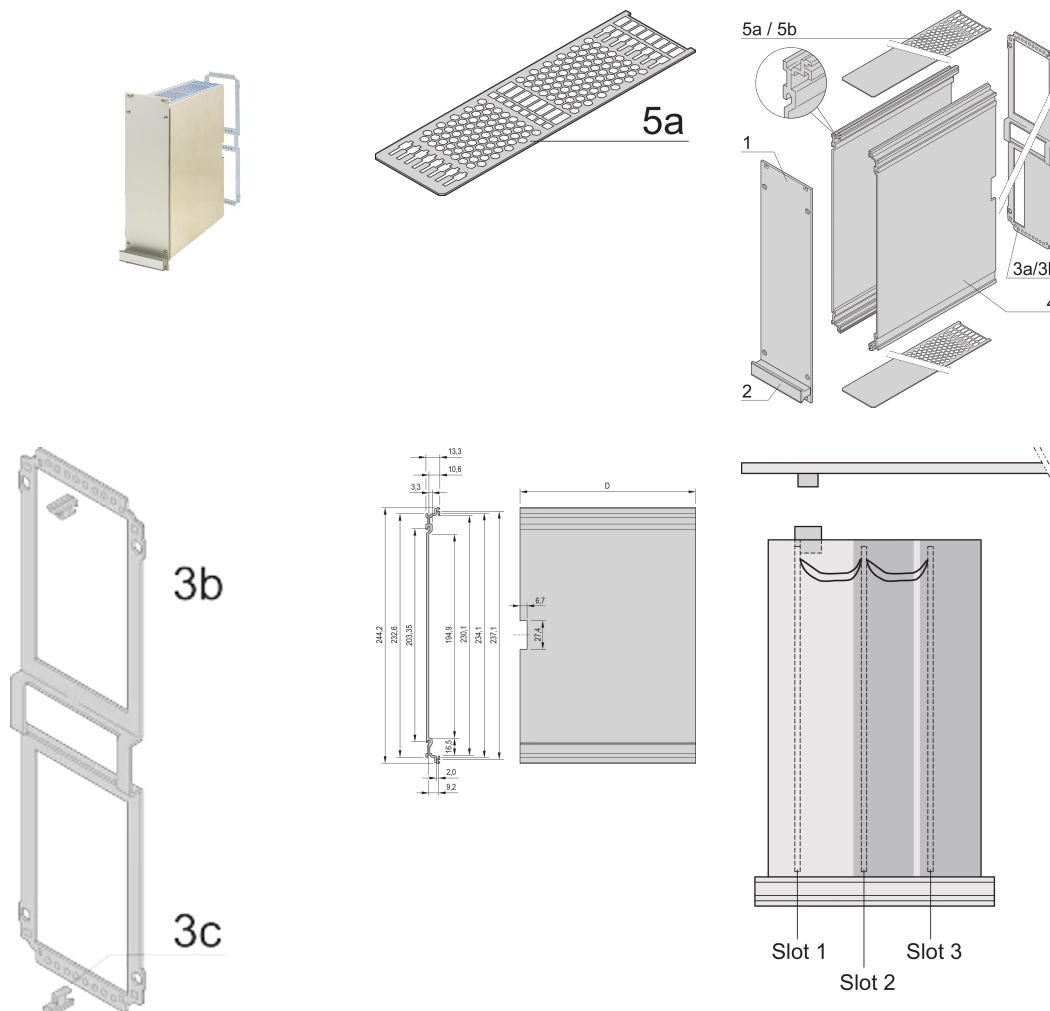

Frame Type Plug-In Unit PRO Kit, Unshielded, Perforated, Multiple Connectors, 6 U, 21 HP, 167 mm

KATALOGOVÉ ČÍSLO

24812-821

Frame type plug-in unit, non-shielded, perforated top / bottom cover, rear panel with cutout for more connectors.

VLASTNOSTI

Cover plate with perforation, for guide rails (airflow approx. 60 %)

Extruded side panels right and left, with grooves for insertion of a printed circuit board (standard board position is on the left only)

Rear panel with cut-outs for multiple connectors

VLASTNOSTI PRODUKTU

Rack Height: 6U

Rack Width: 21HP

Hĺoubka (D): 167mm

Typ rukojeti: Trapezoid

Množství v balení: 1

Rear Panel Type: Multiple Connector Cut-Out

Cover Plate Type: Cover Plate with Perforation for Guide Rails

Front Finish: Anodized

Rear Finish: Anodized

Cooling: Perforated

EMC Shielding: No

Povrchová úprava: Anodized

Materiál: Hliník

Product Type: Cassette