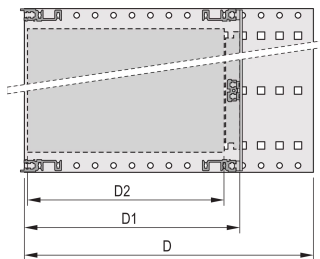

EuropacPRO 19" Subrack Kit for Backplane, Heavy, Retrofit Shielding, 6 U, 175 mm

KATALOGOVÉ ČÍSLO

24563-461

Rear horizontal rail for backplane mounting with insulation strip

CERTIFICATIONS

VLASTNOSTI

Horizontal rail type "Heavy"

Shock and Vibration resistance up to 5 g

IP 20, in accordance with IEC 60529

Shock and vibration tested to the German "Bahn" standards BN 411002, BN 411003

Internal and external dimensions in accordance with: IEC 60297-3-100, -101, IEEE 1101.1