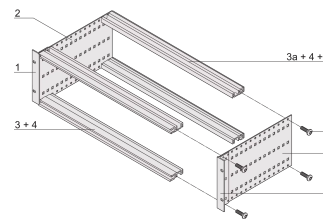

EuropacPRO 19" Subrack Kit for Backplane, Heavy, Retrofit Shielding, 6 U, 175 mm

KATALOGOVÉ ČÍSLO

24563-461

Rear horizontal rail for backplane mounting with insulation strip

CERTIFICATIONS

VLASTNOSTI

Horizontal rail type "Heavy"

Installed load up to 15 kg

Version without front handles

Supplied as space-saving flat-pack

VLASTNOSTI PRODUKTU

Rack Height: 6U

Hloubka: 175mm

Množství v balení: 1

For Mounting: Backplane

Board Depth: 160mm

Gasket Type: Textile EMC

Shock and Vibration Tolerance: 5g (force)

Rukojeť v ceně: No

Mounting: Rack

Complies With: IEC 60297-3-103

EMC Shielding: No

Povrchová úprava: Anodized; Passivated