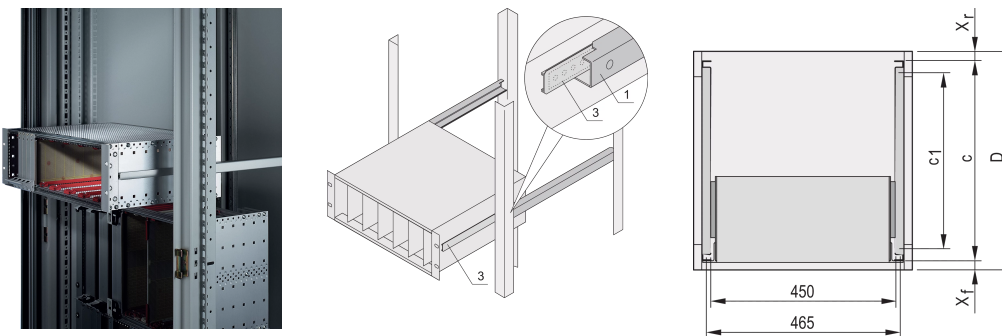

Telescopic Slides C-Profile for Cabinet for Fitting LABRACK, 250 mm

KATALOGOVÉ ČÍSLO

24562-446

Telescopic slides with guiding profile for fitting in cabinets with 25 kg load capacity.

CERTIFICATIONS

VLASTNOSTI

For mounting 84 HP wide subracks in the 19" plane

Loading capacity: 25 kg per pair

The guiding profile (1) is matched to the fixing dimension in the cabinet (it is bolted to the 19" profile of the cabinet); the adaptor Rail (3) is matched to the depth and fixing dimension on the subrack (it is inserted into the guiding profile like a telescopic slide)

VLASTNOSTI PRODUKTU

Produktová řada: Labrack

Hloubka: 250mm

Množství v balení: 2

Povrchová úprava: Anodized

Materiál: Hliník

Product Type: Telescopic Slide

Typ: C Profile

Gross Weight: 0.304kg

DALŠÍ PODROBNOSTI O PRODUKTU

No protection against extraction, no stop at full extension.

The reinforcement Rail and the C-Rails have been tested in accordance with the Russian atomic energy authority GAN standards.