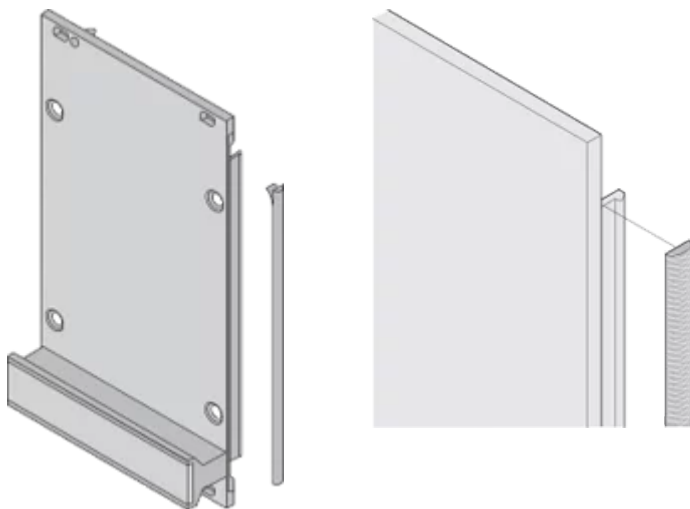

Výška (H): 97mm

Materiál: Termoplastický Elastomer

Produktová řada: EuropacPRO; RatiopacPRO; RatiopacPRO AIR; PropacPRO; Frame Type Plug-In Unit

Product Type: Shielding Kit

Šířka (W): 3.8mm

Works With: Subracks; Cases; Front Panels

Flammability Rating: UL® 94V-0

Net Weight: 0.048kg

DALŠÍ PODROBNOSTI O PRODUKTU

EMC gaskets (textile) are required for shielding the front panels.

DIAGRAMS

UPOZORNĚNÍ

Produkty nVent musí být instalovány a používány pouze tak, jak je uvedeno v instrukčních listech a materiálech pro školení nVent. Instrukční listy jsou k dispozici na www.nvent.com a od vašeho zástupce zákaznického servisu nVent. Nesprávná instalace, zneužití, nesprávné použití nebo jiný nedostatek úplného dodržování pokynů a varování nVent může způsobit selhání produktu, poškození majetku, vážné zranění osob a smrt a/nebo zrušit vaši záruku.