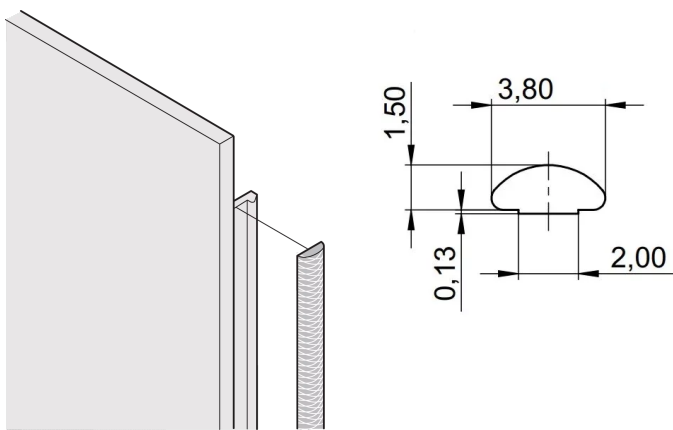

Front Panel EMC Textile Shielding Kit, -40... +70°C, 3 U; 10 pieces

KATALOGOVÉ ČÍSLO

21101-853

The textile EMC gaskets are inserted into a slot on the right hand side of the U-shaped front panels. The gaskets are glued to the front panel.

CERTIFICATIONS

VLASTNOSTI

Textile EMC gasket is affixed laterally on the front panel or in the groove of the right-hand profile as appropriate.

Profile seal is bonded onto the contact surface of the 19" bracket or of the rear angle and sets up the conductive connection to the U-shaped front panels

Temperature range -40 °C ... +70 °C

VLASTNOSTI PRODUKTU

Rack Height: 3U

Množství v balení: 10

Hĺoubka (D): 1.62mm

Výška (H): 97mm

Materiál: Termoplastický Elastomer

Produktová řada: EuropacPRO; RatiopacPRO; RatiopacPRO AIR; PropacPRO; Frame Type Plug-In Unit