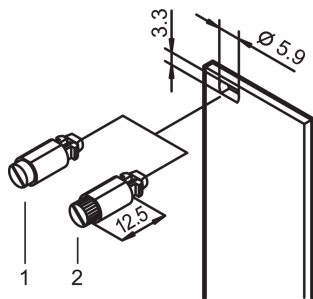

Quarter-Turn Fastener With Knurled and Slotted Head, Black; 100 pieces

KATALOGOVÉ ČÍSLO

21101-850

1/4 rotary lock with defined stop.

CERTIFICATIONS

VLASTNOSTI

1/4 rotary lock with defined stop

Identification of locking position due to slot position

Vibration and shake proof

Qty 100 pieces

VLASTNOSTI PRODUKTU

Barva: Jet Black

Množství v balení: 100

Kód barvy: RAL 9005

Hloubka: 20.6mm

Povrchová úprava: Nickel Plated

Výška: 6mm

Materiál: Ocel; Zinc Alloy; Thermoplastic