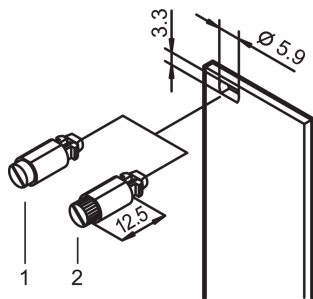

Quarter-Turn Fastener, Slotted Head, Grey; 100 pieces

KATALOGOVÉ ČÍSLO

21101-847

1/4 rotary lock with defined stop.

CERTIFICATIONS

VLASTNOSTI

1/4 rotary lock with defined stop

Identification of locking position due to slot position

Výška: 6mm

Materiál: Ocel; Zinc Alloy; Thermoplastic

Product Type: Hardware Kit

Šířka: 7mm

Works With: Front Panels

Fastener Type: Slotted Head

Net Weight: 0.1kg

DALŠÍ PODROBNOSTI O PRODUKTU