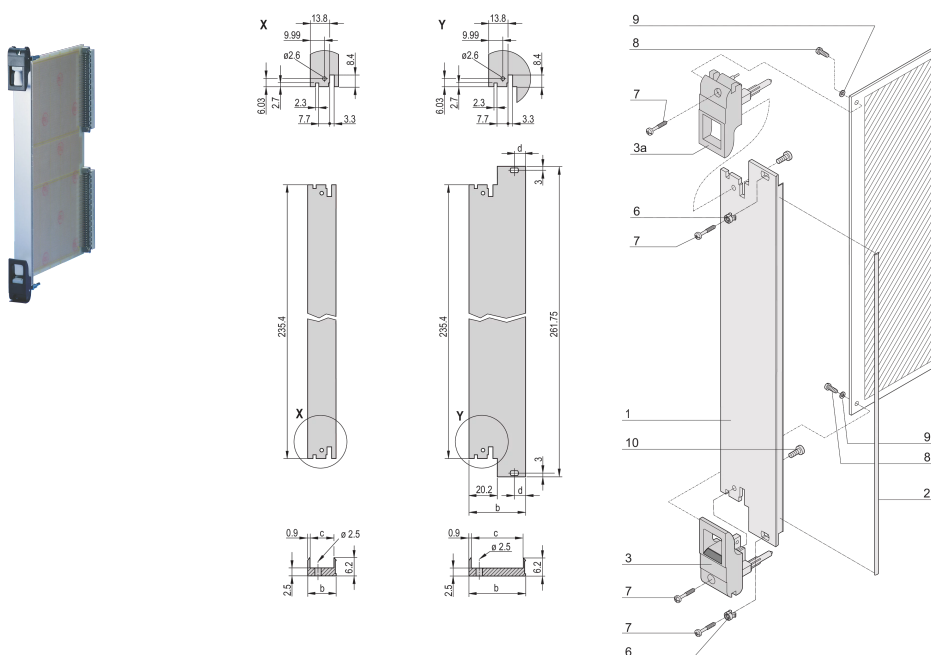

Plug-In Unit Kit With IET Handle, Shielded, Black, 6 U, 12 HP

KATALOGOVÉ ČÍSLO

20848-768

Plug-in unit, with IET inserter/extractor black handle, 3 U, front assembly. The U-shaped front panel enable shielding with a textile gasket.

CERTIFICATIONS

VLASTNOSTI

U-shaped front panel for textile gasket

Suitable for insertion and extraction forces up to 700 N (per pair)

Enable the installation of a microswitch

Enable the installation of coding pegs in accordance with IEC 60297-3-103/ IEEE 1101.10

VLASTNOSTI PRODUKTU

Rack Width: 12HP

Množství v balení: 1

Typ rukojeti: IET

Mounting: Screw-on Front

EMC Gasket Type: Textile

Front Finish: Anodized

Rear Finish: Etched

Treated Edges: No

Complies With: IEC 60297-3-102; IEEE 1101.10; IEC 60297-3-103; IEEE 1101.1/11

EMC Shielding: Yes

Povrchová úprava: Anodized; Passivated

Výška: 261.8mm

Materiál: Hliník

Product Type: Front Panel