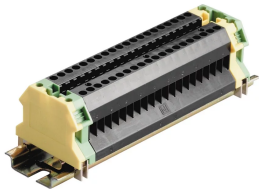

# Data Line Terminator

## VLASTNOSTI

Screw termination block with disconnect contacts

For use with high speed data and subscriber line protectors

## SPECIFIKACE

Table 1/2

Katalogové číslo	Article Number	Connection, Solid	Connection, Stranded	Hloubka (D)	Height (H)	Width (W)
DLT	702721	0.20 - 2.5 mm <sup>2</sup>	0.20 - 2.5 mm <sup>2</sup>	118mm	31 mm	43 mm