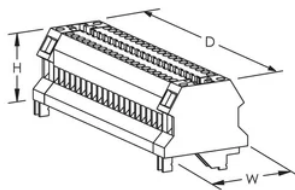

UPOZORNĚNÍ

Produkty nVent musí být instalovány a používány pouze tak, jak je uvedeno v instrukčních listech a materiálech pro školení nVent. Instrukční listy jsou k dispozici na www.nvent.com a od vašeho zástupce zákaznického servisu nVent. Nesprávná instalace, zneužití, nesprávné použití nebo jiný nedostatek úplného dodržování pokynů a varování nVent může způsobit selhání produktu, poškození majetku, vážné zranění osob a smrt a/nebo zrušit vaši záruku.

North America

+1.800.753.9221

Option 1 – Customer Care

Option 2 – Technical

Support

Europe

Netherlands:

+31 800-0200135

France:

+33 800 901 793

Europe

Germany:

800 1890272

Other Countries:

+31 13 5835404

APAC

Shanghai:

+ 86 21 2412 1618/19

Sydney:

+61 2 9751 8500

Naše portfolio silných značek:

CADDY

ERICO

HOFFMAN

ILSCO

SCHROFF

TRACHTE