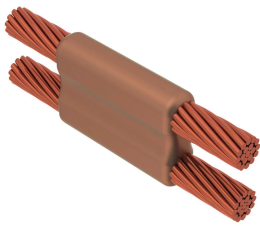

Cable to Cable, PT, 3/0 Concentric, 11.9 mm Conductor 1 OD, #6 Concentric, 4.7 mm Conductor 2 OD

Data Solutions

KATALOGOVÉ ČÍSLO

PTC2L1H

nVent ERICO Cadweld graphite molds are designed and engineered for thousands of connection styles and conductor combinations.

CERTIFICATIONS

VLASTNOSTI

Forms a permanent, low resistance connection

Provides a molecular bond

nVent ERICO Cadweld Exothermic Connections are rated with the same current capacity as the conductor

Portable installation equipment with no external source of power required

Installers can be easily trained to make nVent ERICO Cadweld Exothermic Connections

Connections can be visually inspected

VLASTNOSTI PRODUKTU

Mold Family: PT Mold Family

Conductor 1: 3/0 Concentric

Conductor 1 Outer Diameter, Nominal: 11.94mm

Conductor 2: #6 Concentric

Conductor 2 Outer Diameter, Nominal: 4.67mm

Mold Split: Vertical

Split Crucible: No

Wear Plates: No

Mold Only: No

Welding Material: 90 or 90PLUSF20, Sold Separately

Handle Clamp: L160, Sold Separately