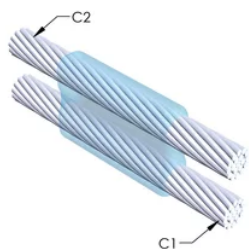

UPOZORNĚNÍ

Produkty nVent musí být instalovány a používány pouze tak, jak je uvedeno v instrukčních listech a materiálech pro školení nVent. Instrukční listy jsou k dispozici na www.nvent.com a od vašeho zástupce zákaznického servisu nVent. Nesprávná instalace, zneužití, nesprávné použití nebo jiný nedostatek úplného dodržování pokynů a varování nVent může způsobit selhání produktu, poškození majetku, vážné zranění osob a smrt a/nebo zrušit vaši záruku.

Naše portfolio silných značek:

CADDY ERICO HOFFMAN ILSCO SCHROFF TRACHTE